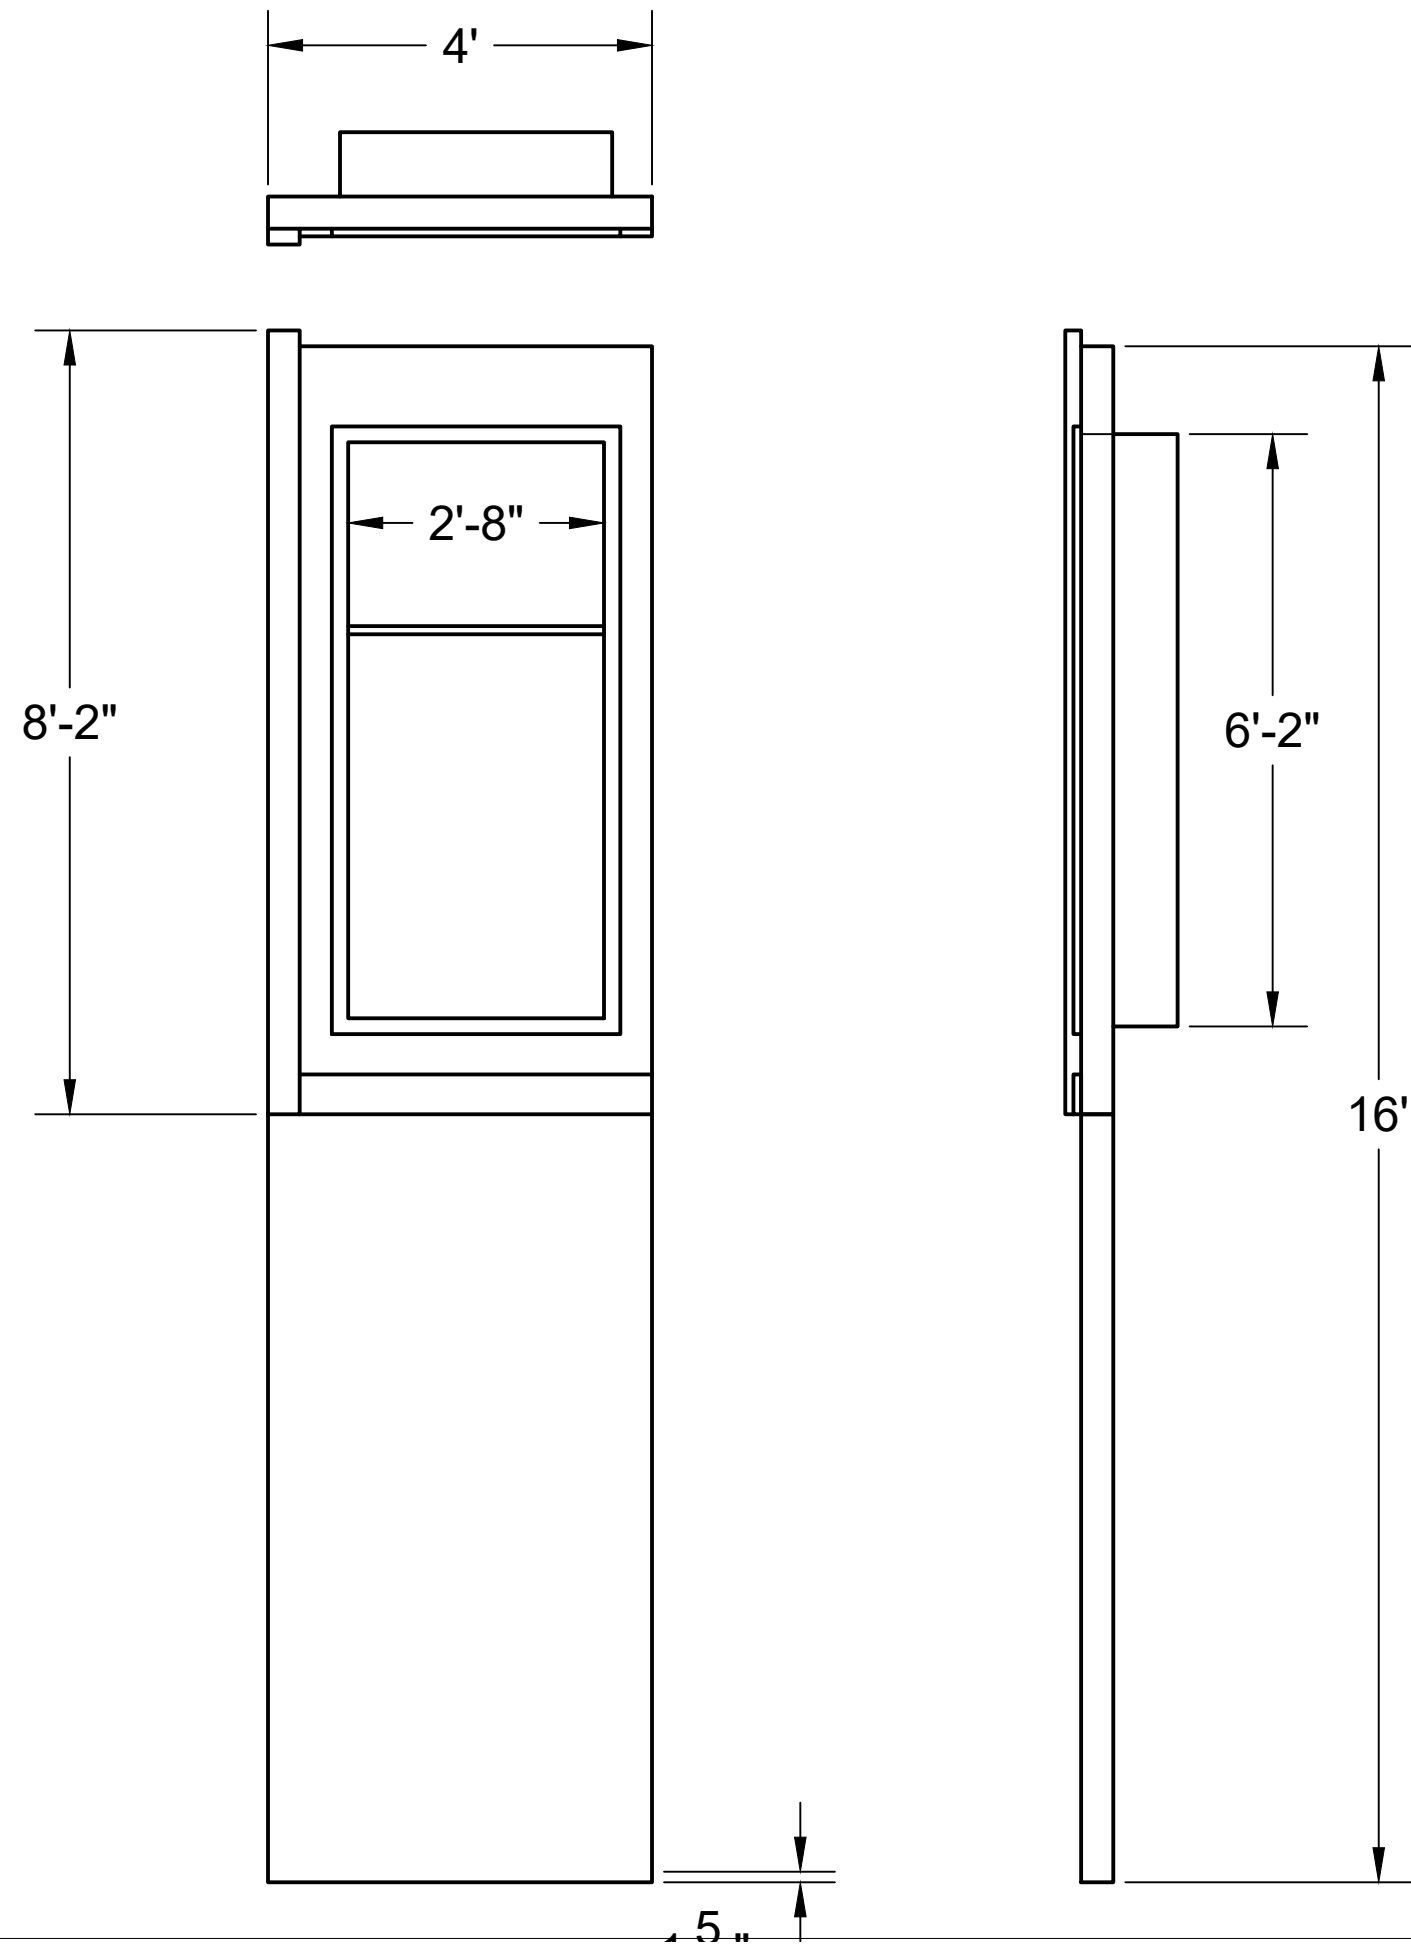

TD:	Jesse Wade
COSTUMES:	Melanie Harris
LIGHTING:	Jesse Wade & Ryan Bergman
PROPS:	Tabitha Hewitt-Rafferty
SM:	David Hintz
DATE:	12/6/2023
REVISION:	1

WALL B

SCALE:	1/2" = 1' 0"
SHEET:	4

NOTES:  
 Bookcases are recessed.  
 Only the top 8'-0" need to be painted.