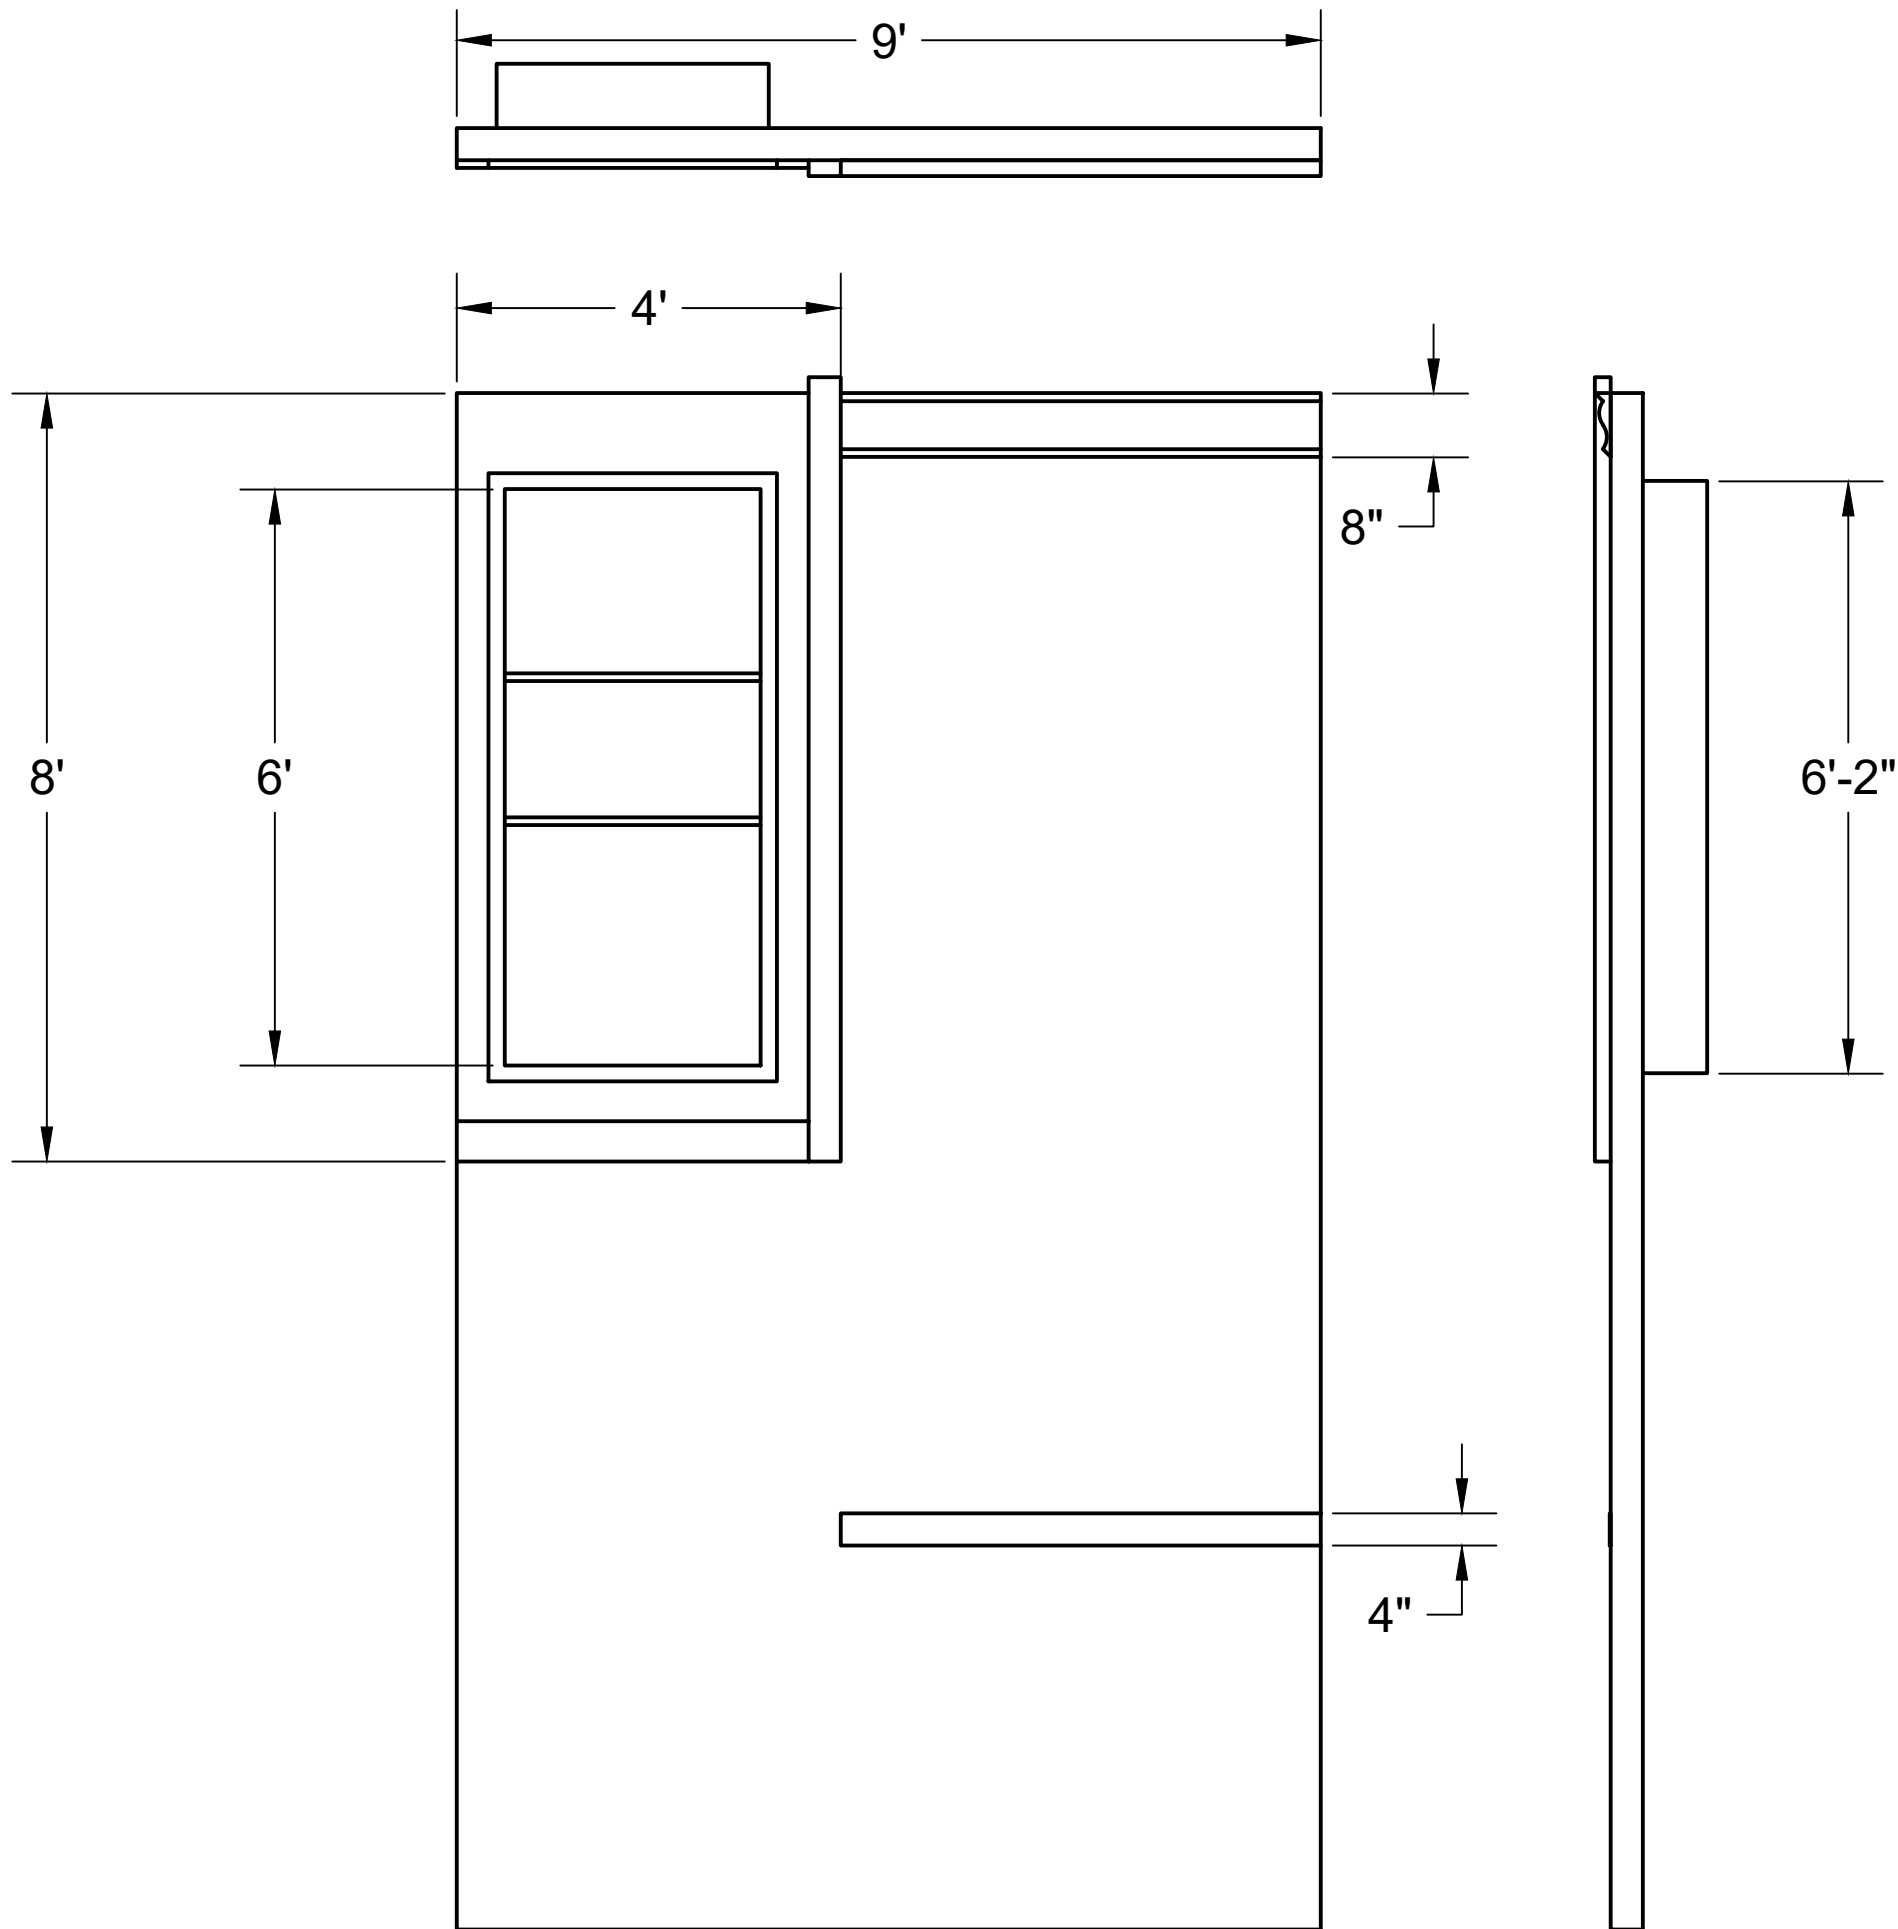

Scenic Design by
Corin W. Davis