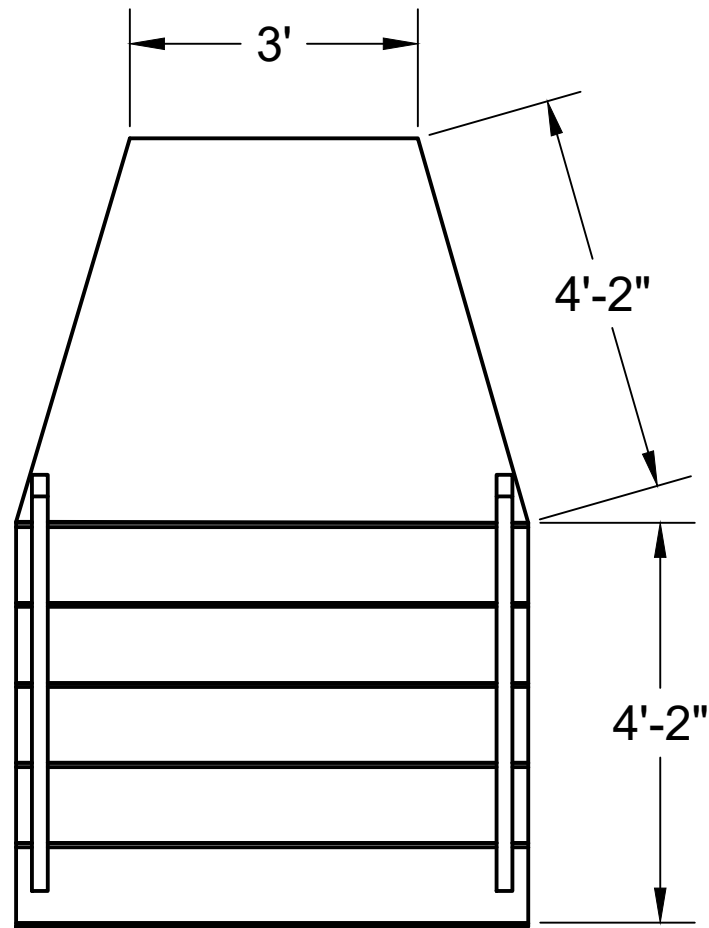

Scenic Design by
Corin W. Davis