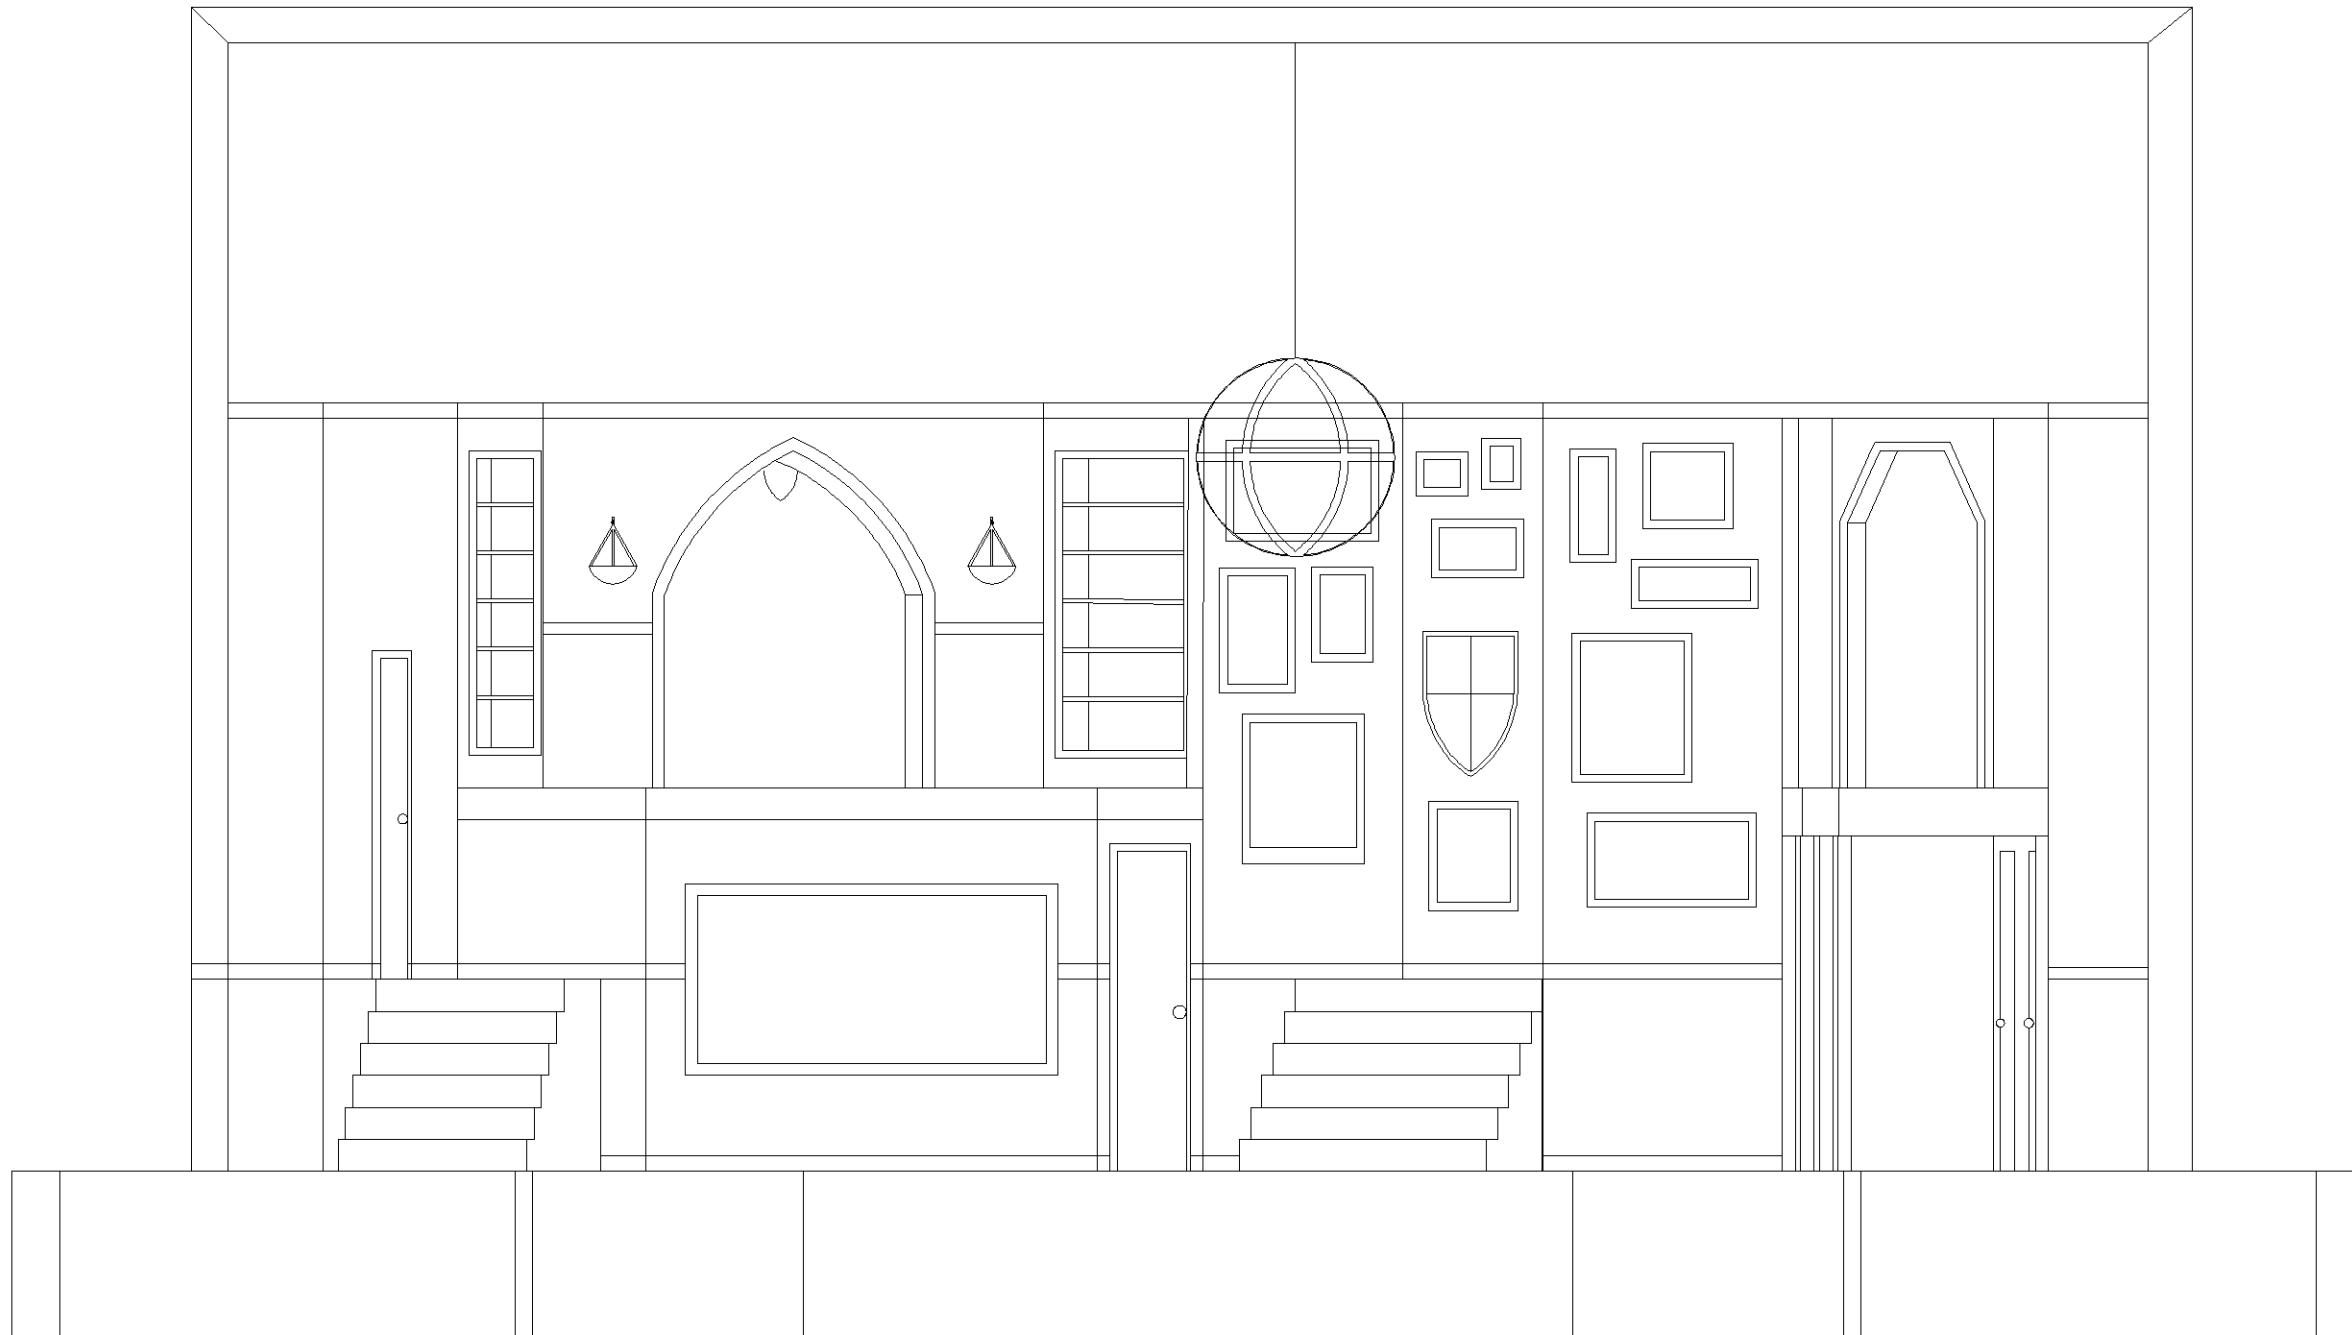

SCALE: 1/4" = 1' 0"

SHEET:

2

NOTES:  
Chairrail is  $\frac{1}{8}$  Luan

Scenic Design by  
Corin W. Davis

*Puffs, or Seven Increasingly  
Eventful Years at a Certain  
School of Magic and Magic*

By Matt Cox