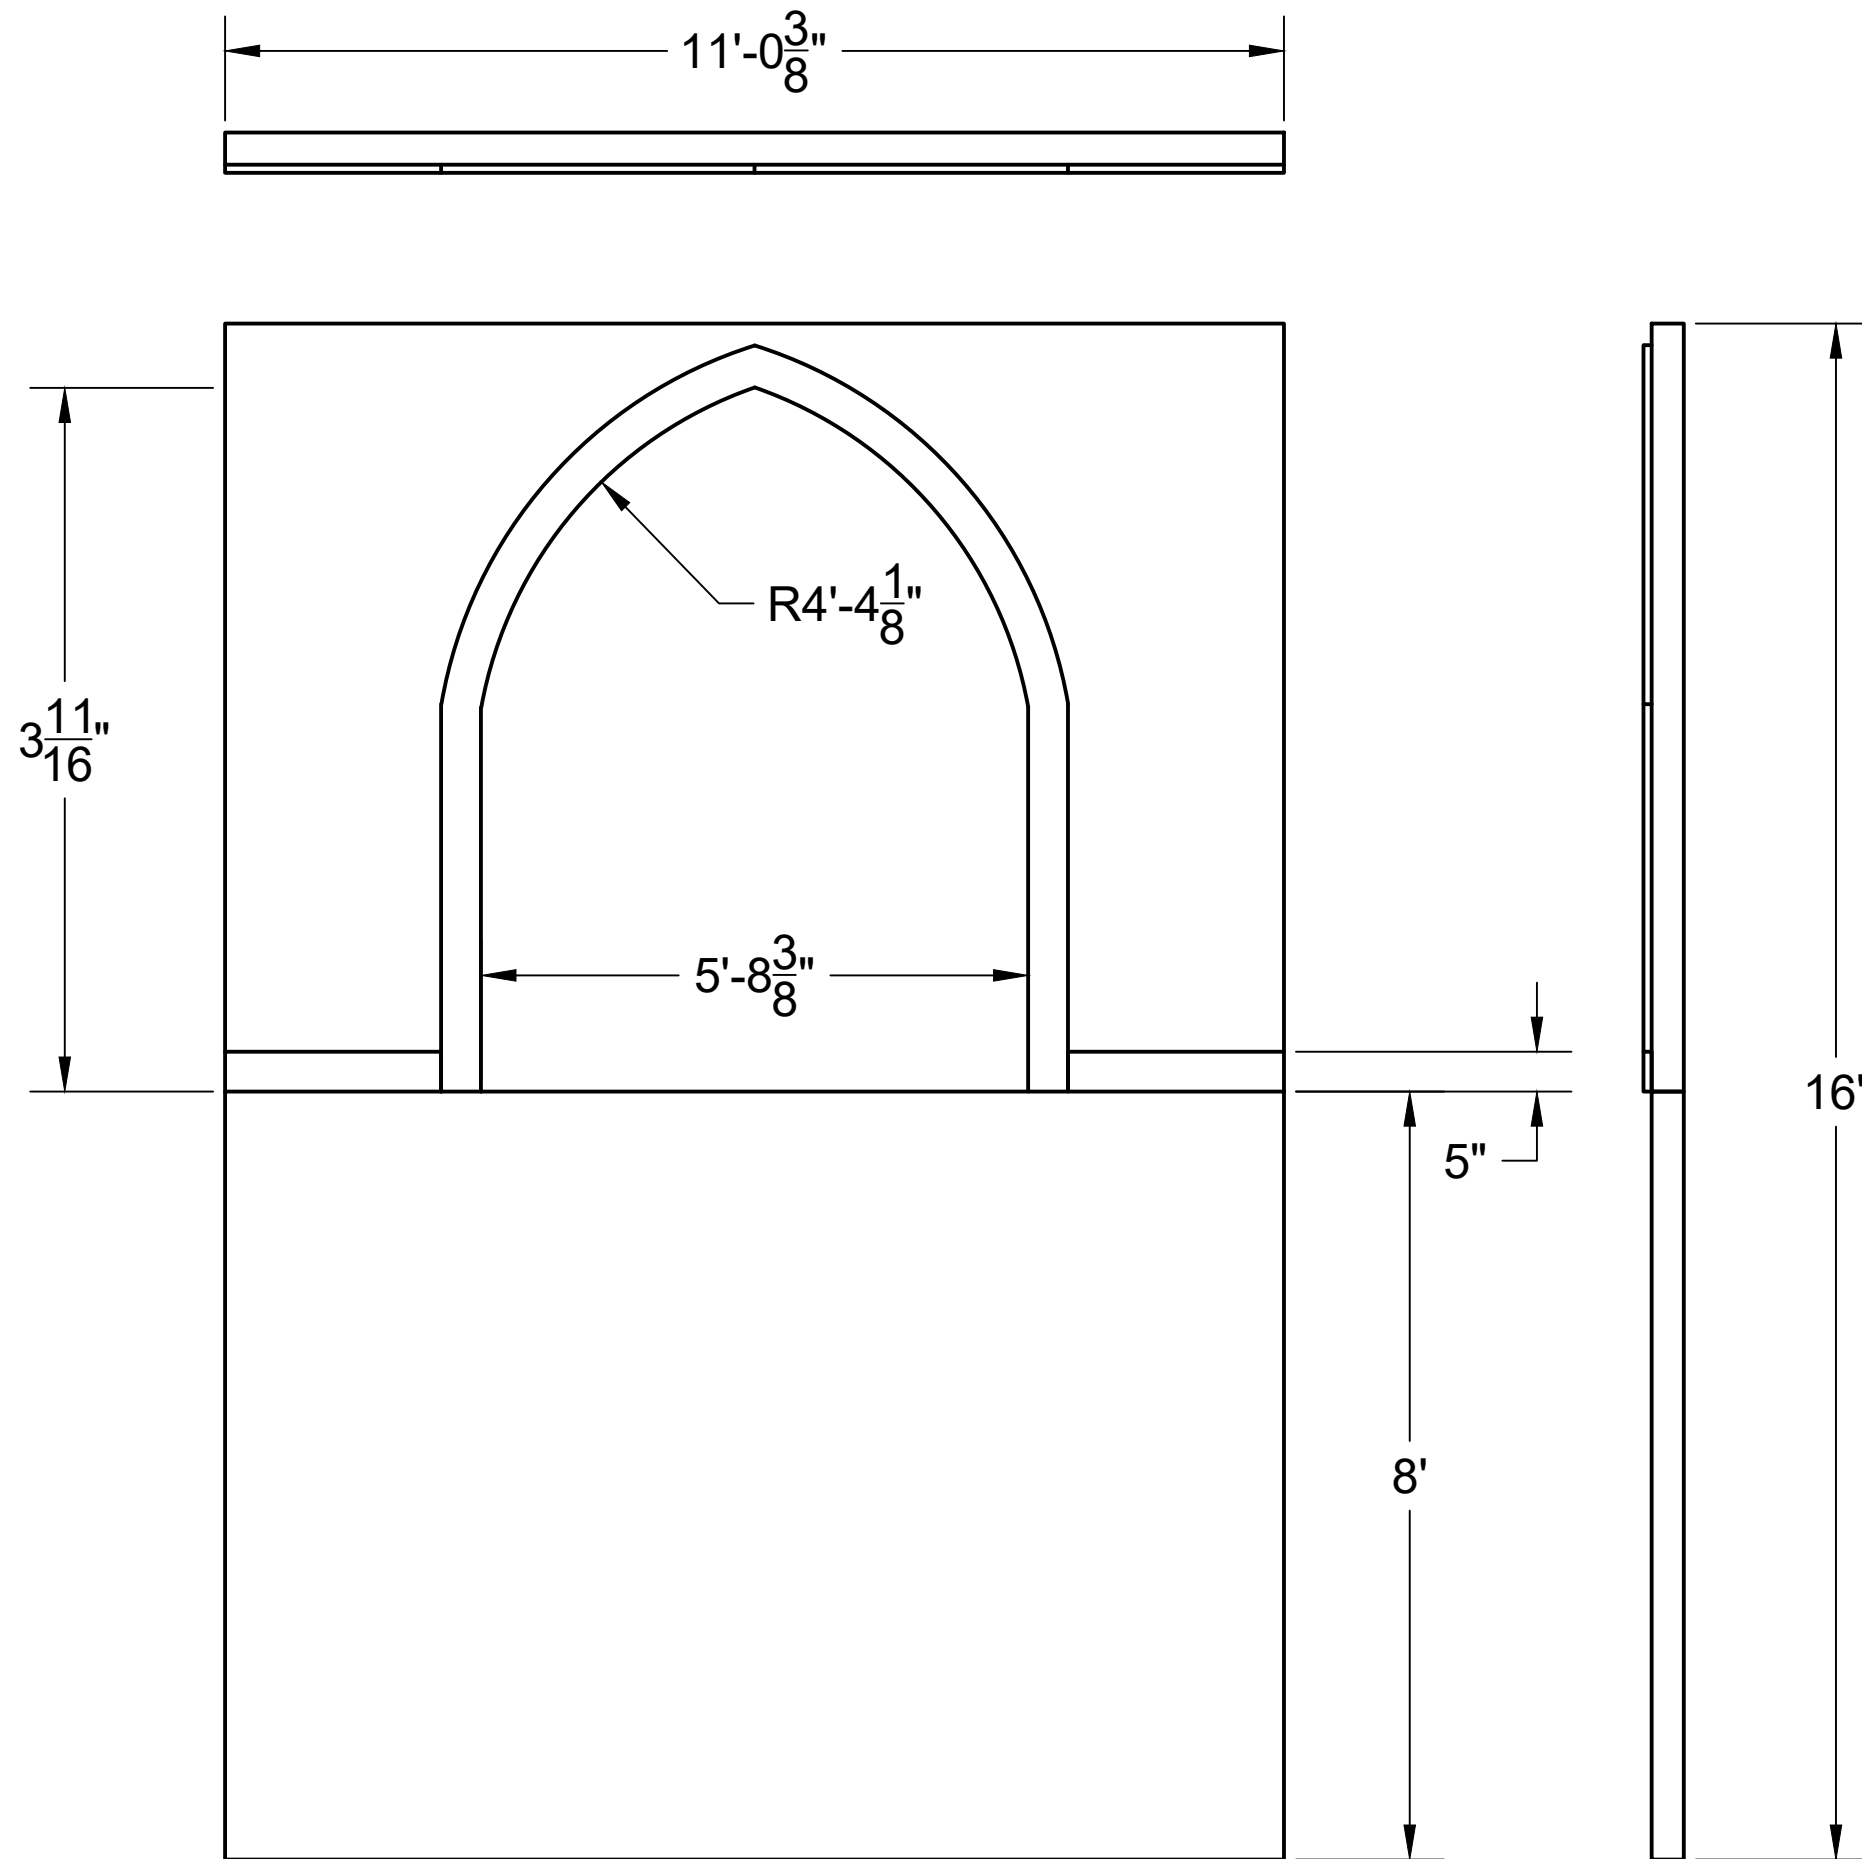

Scenic Design by
Corin W. Davis