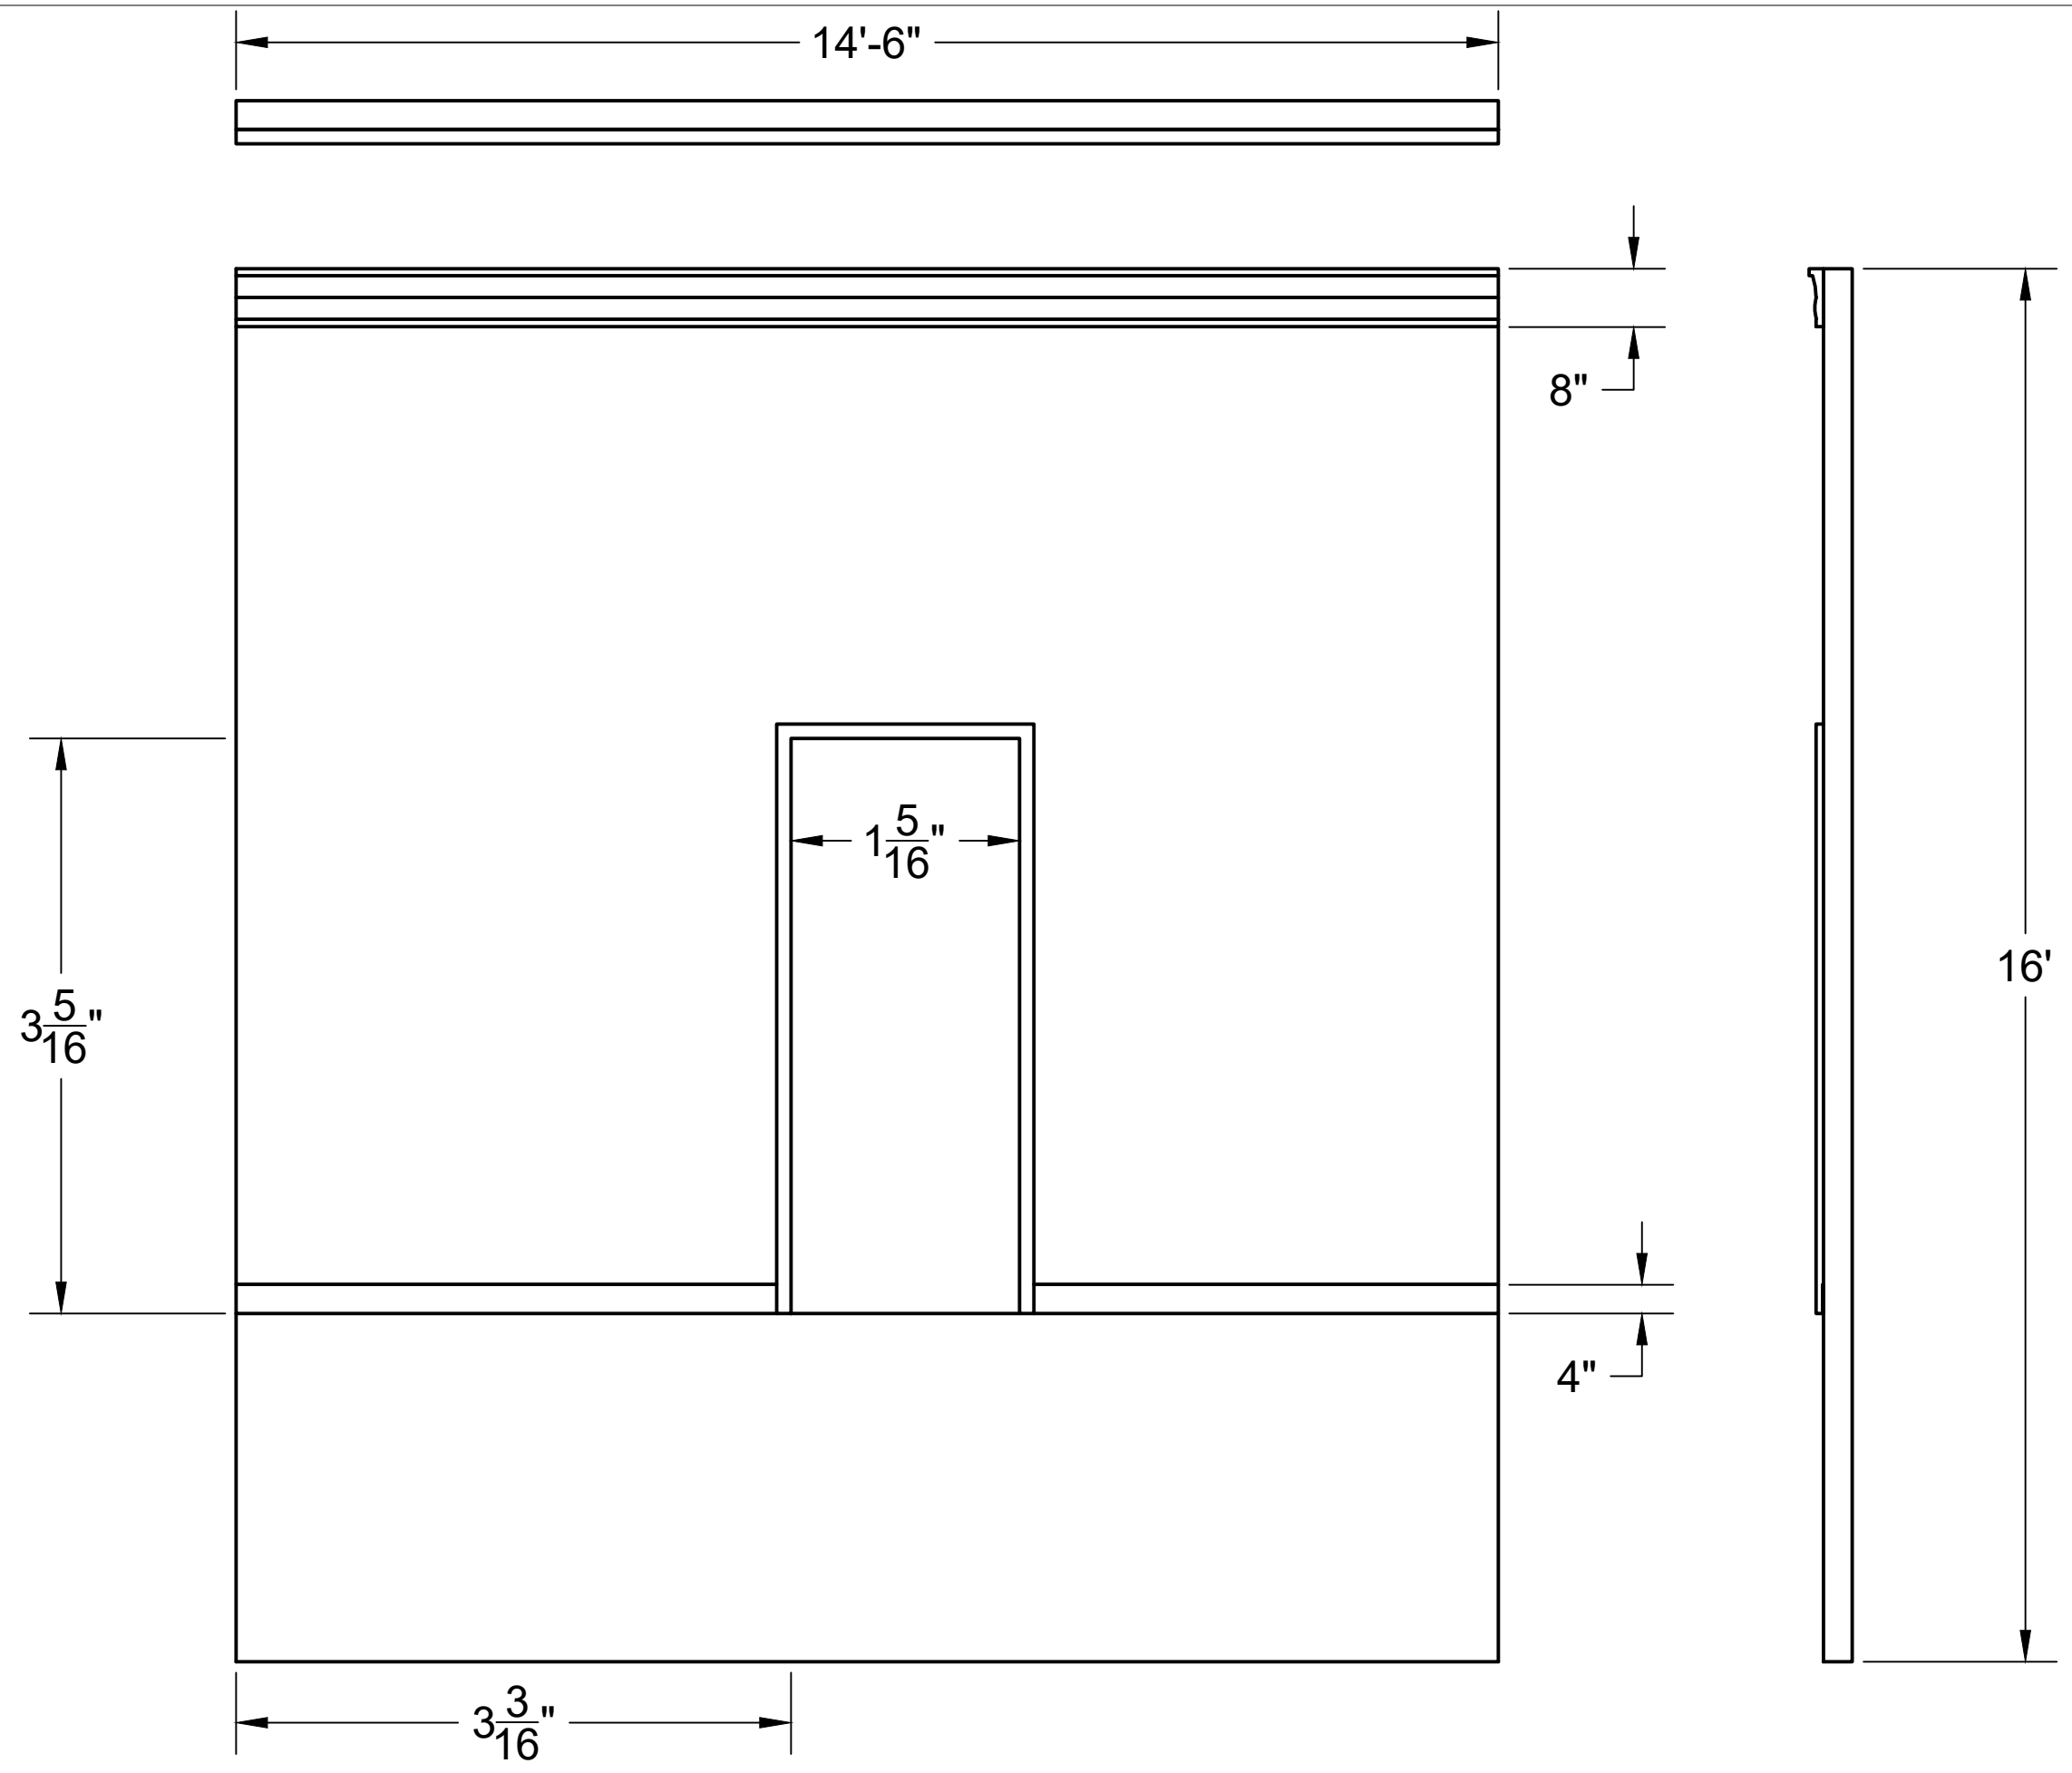

Scenic Design by
Corin W. Davis