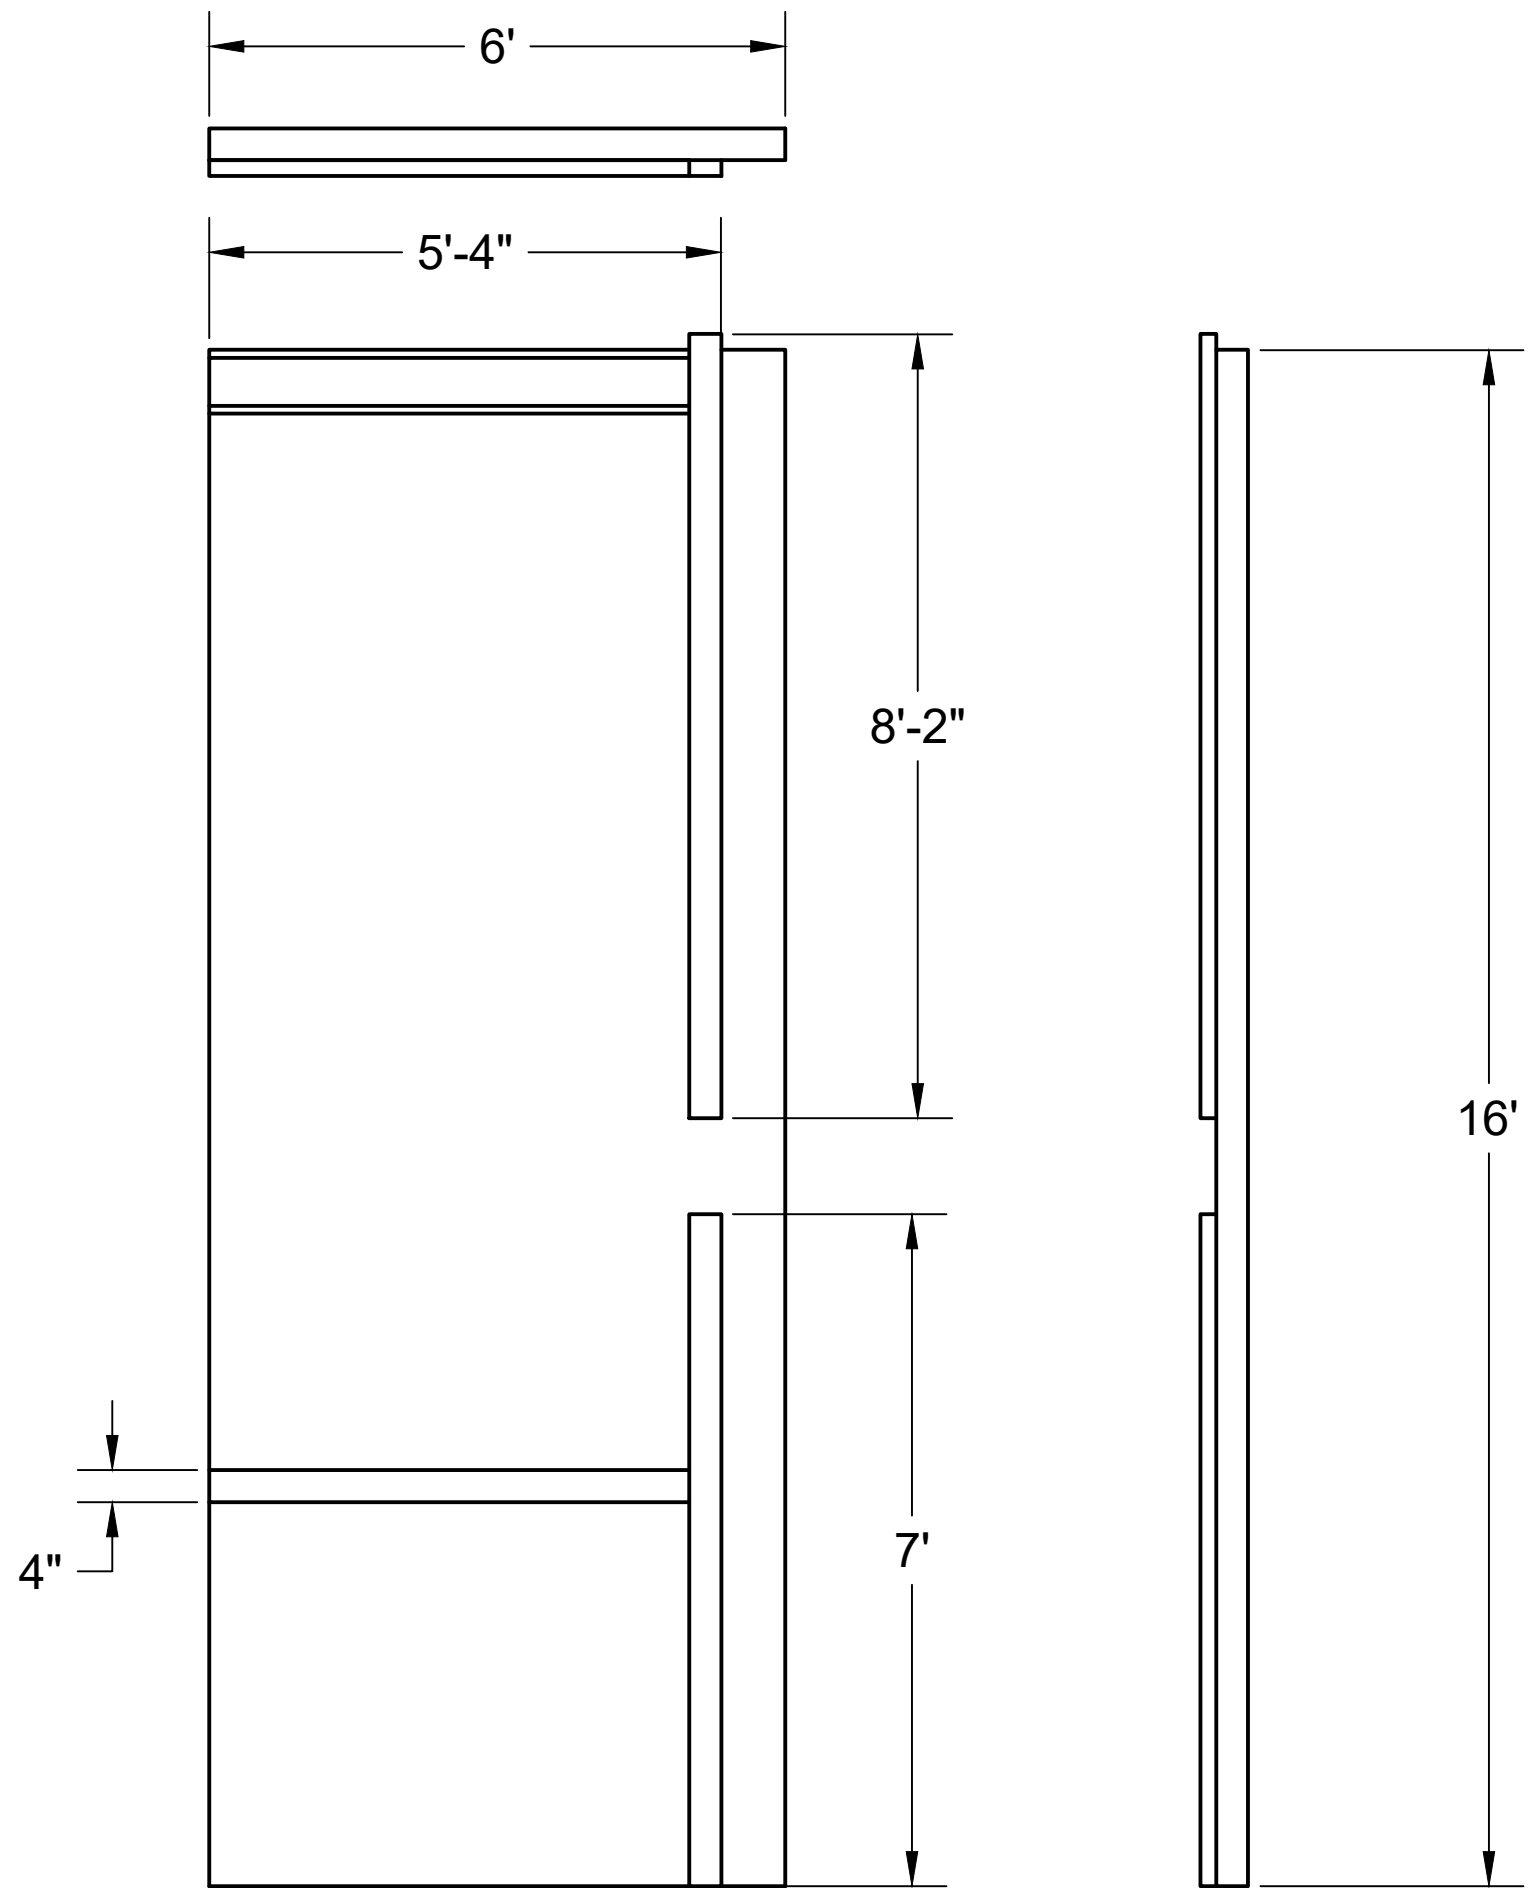

Scenic Design by
Corin W. Davis