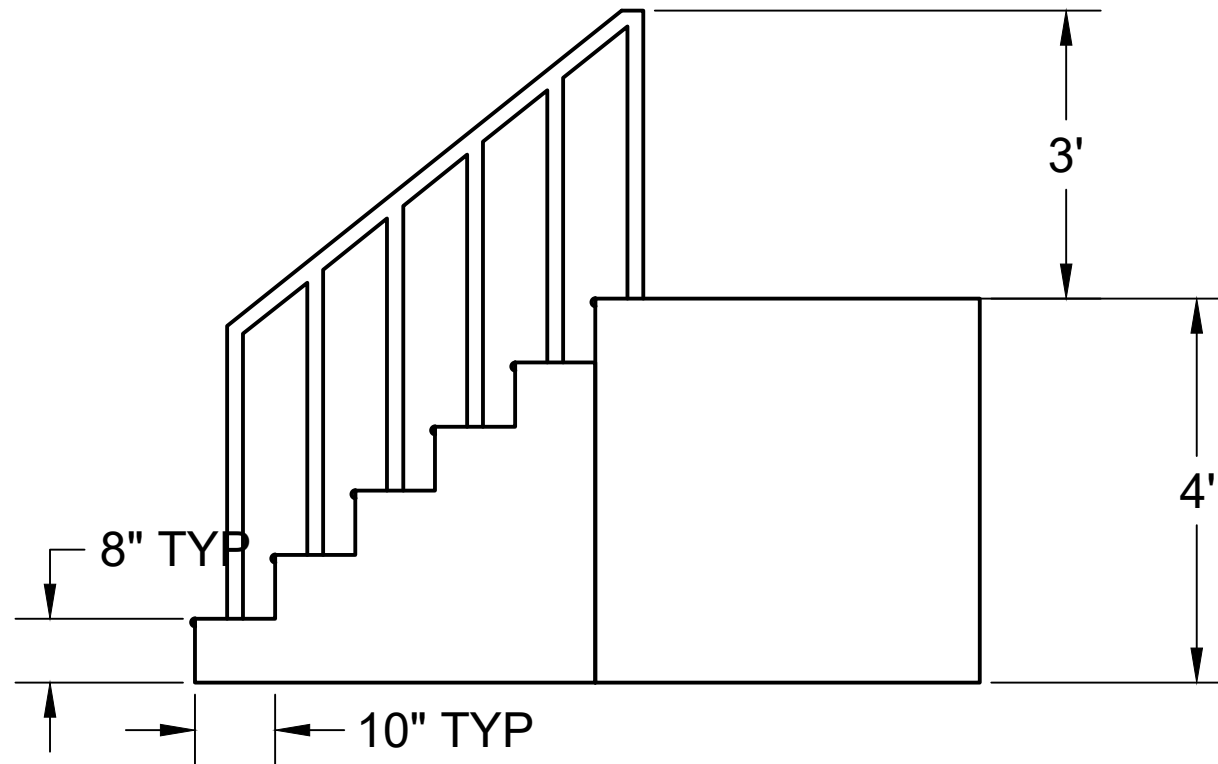

Scenic Design by
Corin W. Davis