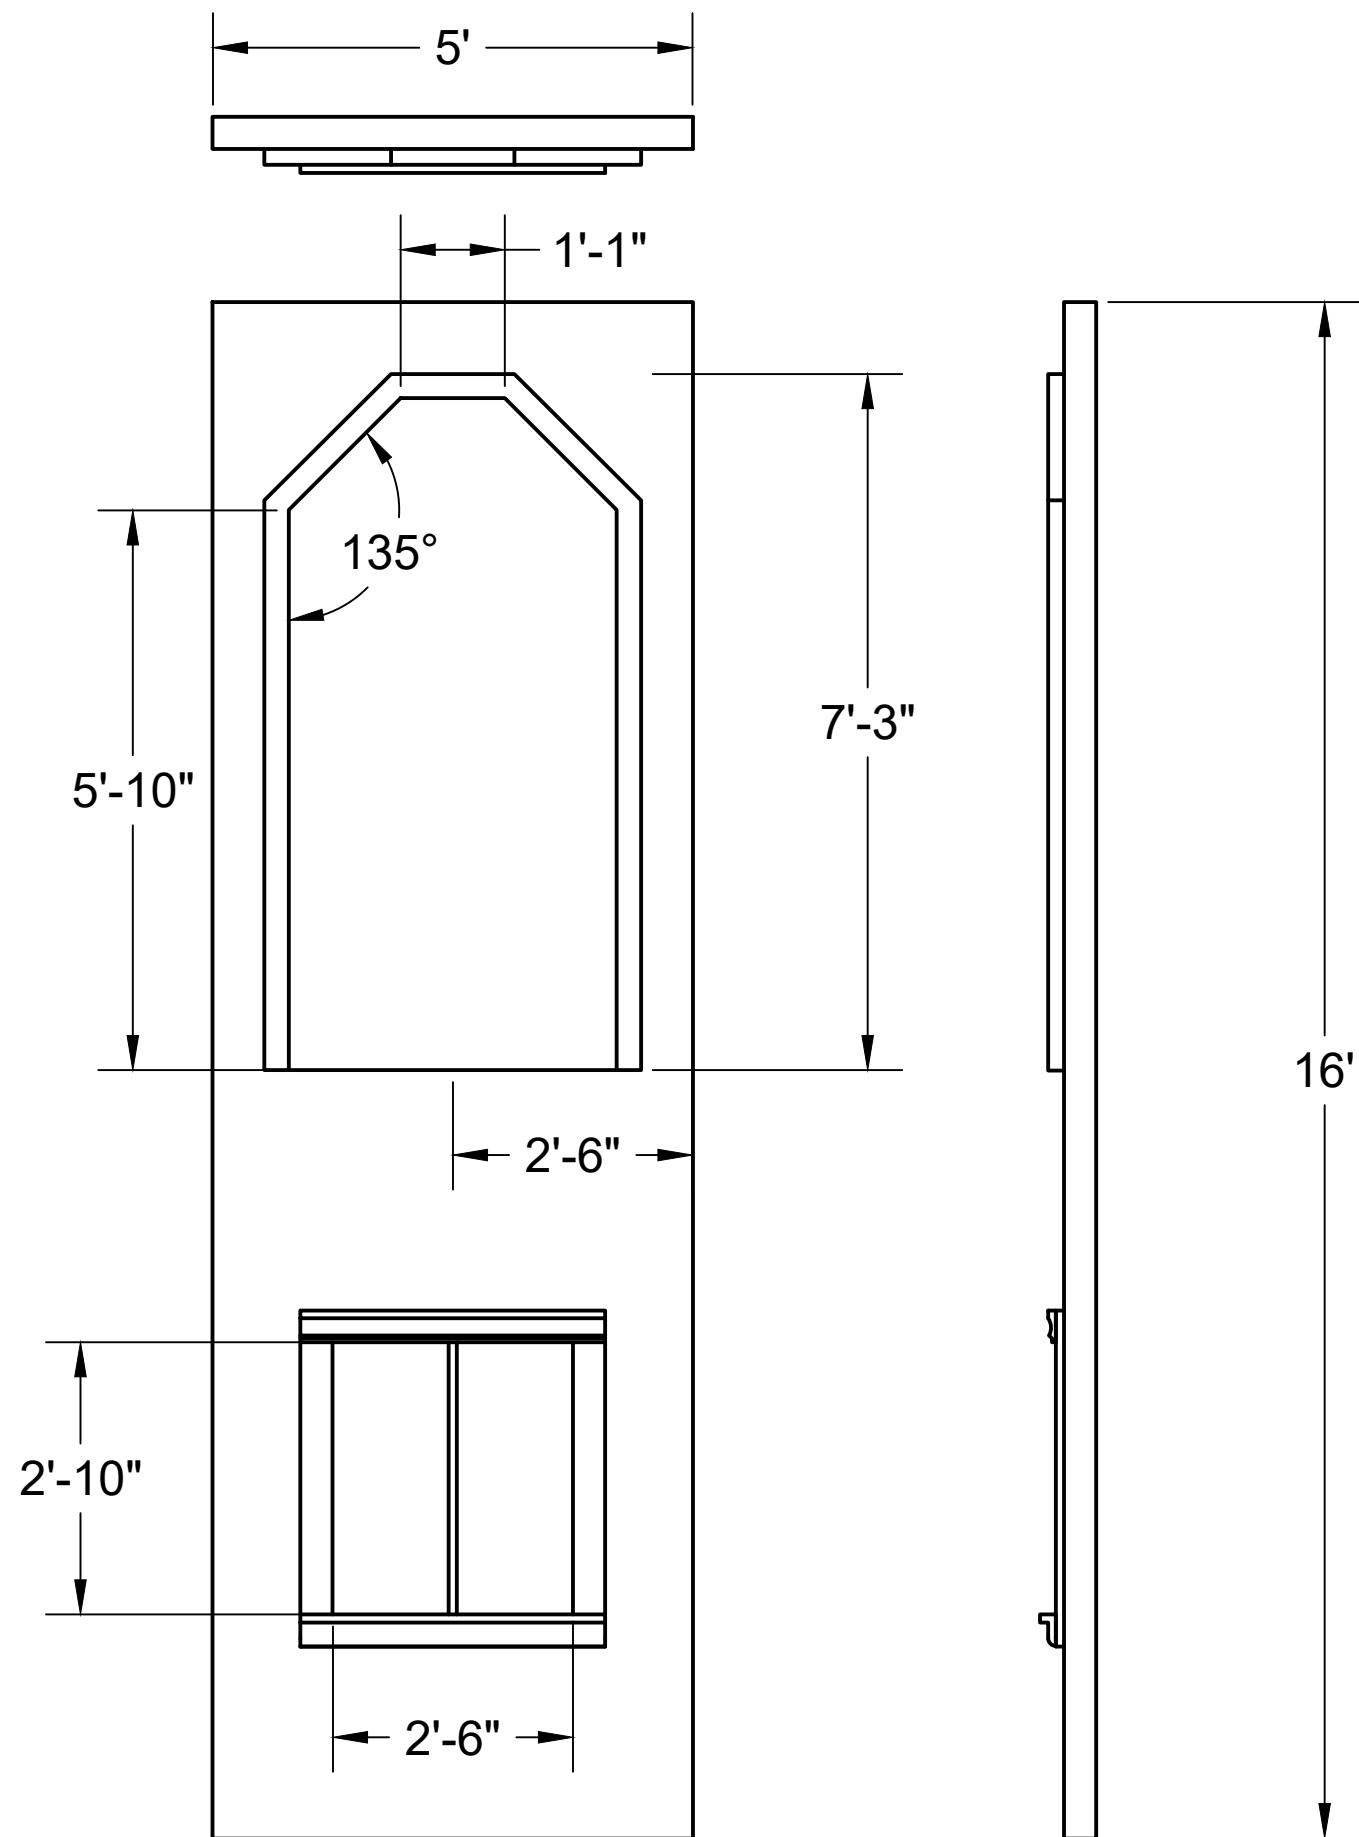

WALL G

SCALE:	1/2" = 1' 0"
SHEET:	

NOTES:  
 Windowsill pulled  
 from stock.  
 Top 8'-0" faced with  
 butcher paper.

Scenic Design by  
 Corin W. Davis

*Puffs, or Seven Increasingly  
 Eventful Years at a Certain  
 School of Magic and Magic*