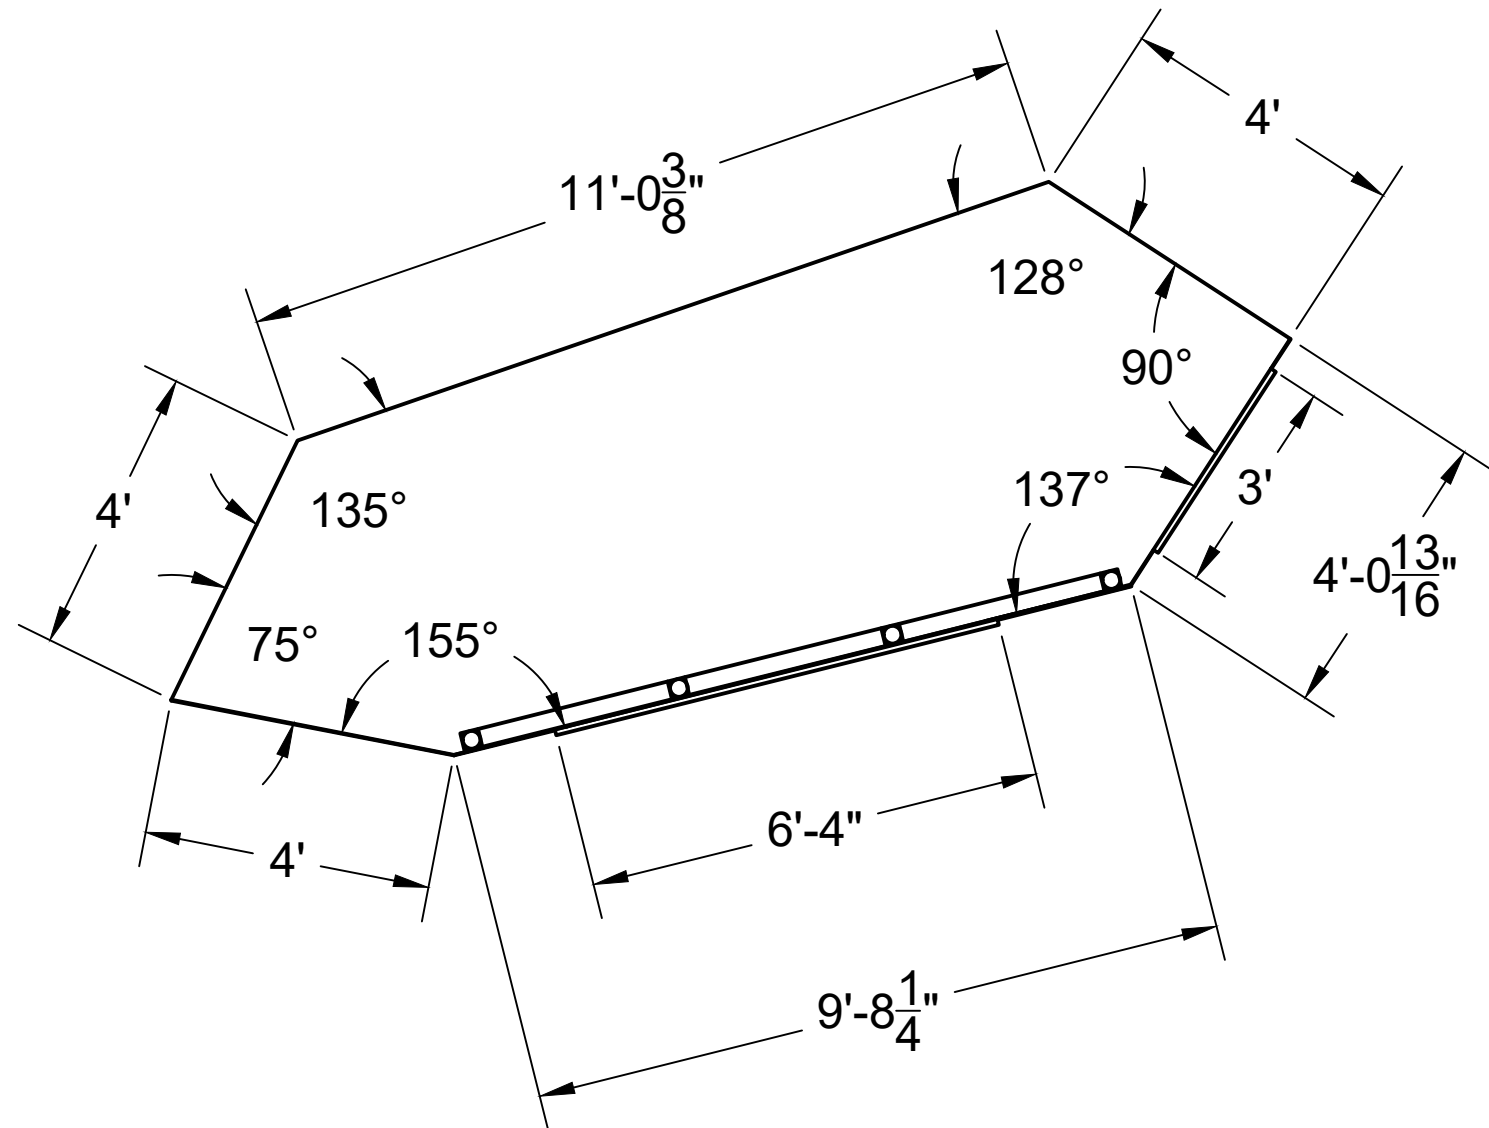

SM: David Hintz

DATE: 12/6/2023

REVISION: 1

SR PLATFORM 2

SCALE: 3/8" = 10"

SHEET:

14

Scenic Design by  
Corin W. Davis