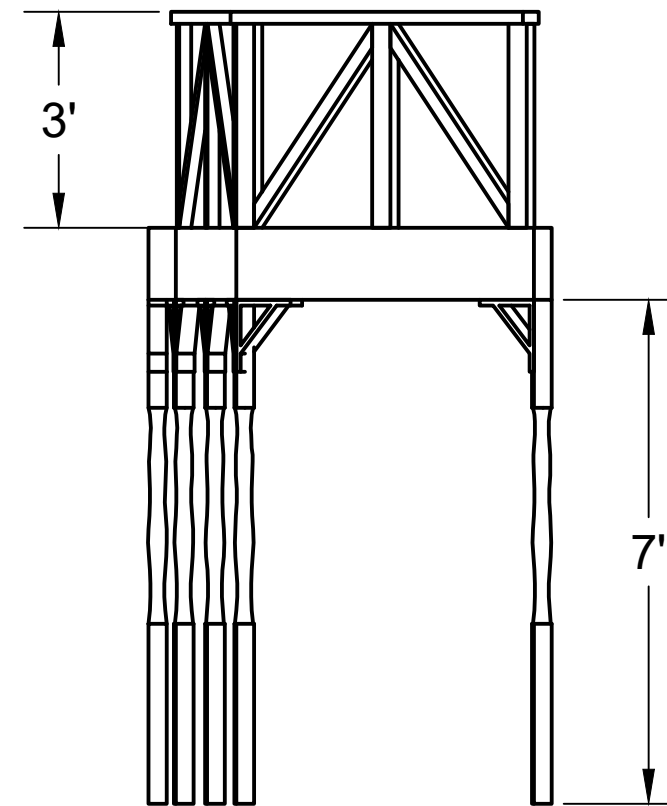

Scenic Design by
Corin W. Davis

*Puffs, or Seven Increasingly
Eventful Years at a Certain
School of Magic and Magic*

By Matt Cox

Directed by Tonya Hays

TD:	Jesse Wade
COSTUMES:	Melanie Harris
LIGHTING:	Jesse Wade & Ryan Bergman
PROPS:	Tabitha Hewitt-Rafferty
SM:	David Hintz
DATE:	12/6/2023
REVISION:	1

SL PLATFORM 1

SCALE: 3/8" = 1'0"

SHEET:

15