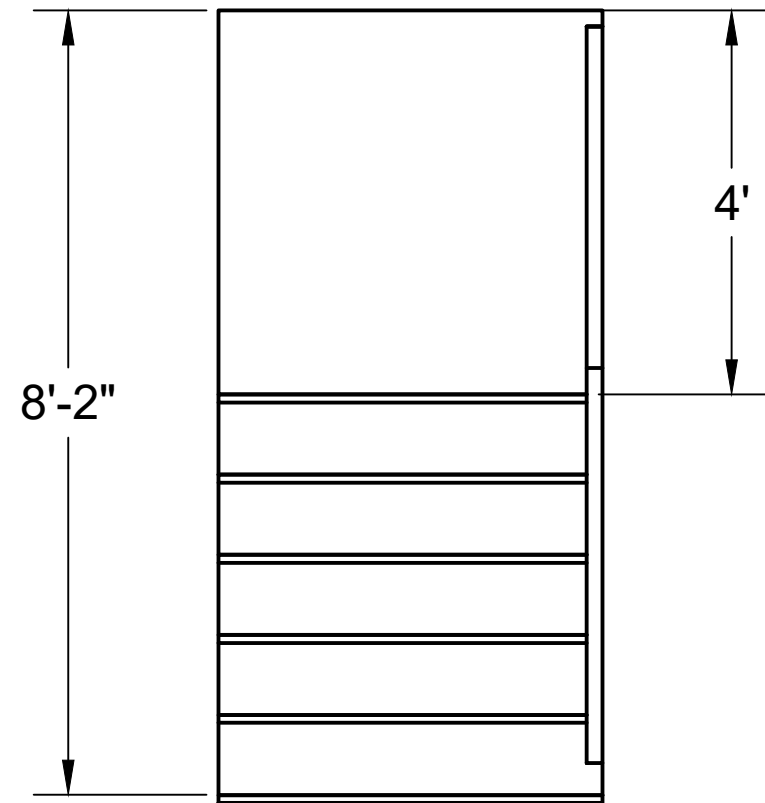

Scenic Design by
Corin W. Davis