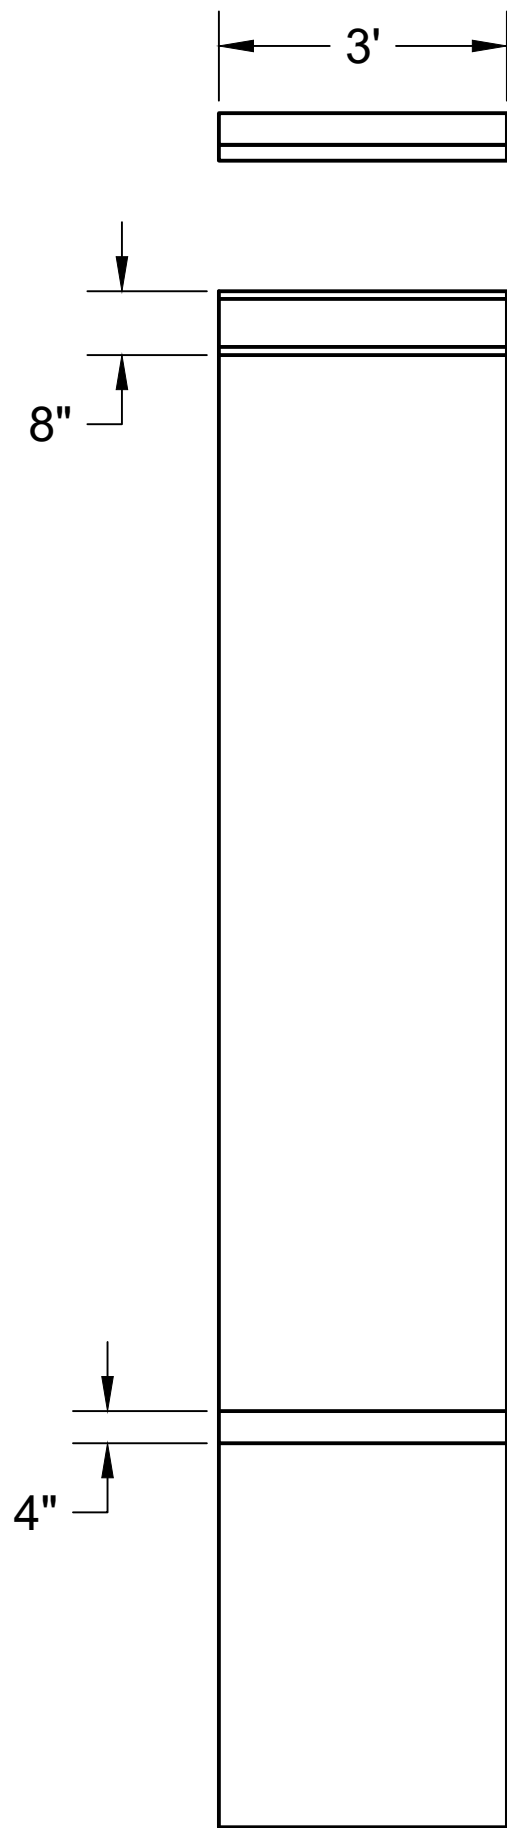

**Scenic Design by
Corin W. Davis**