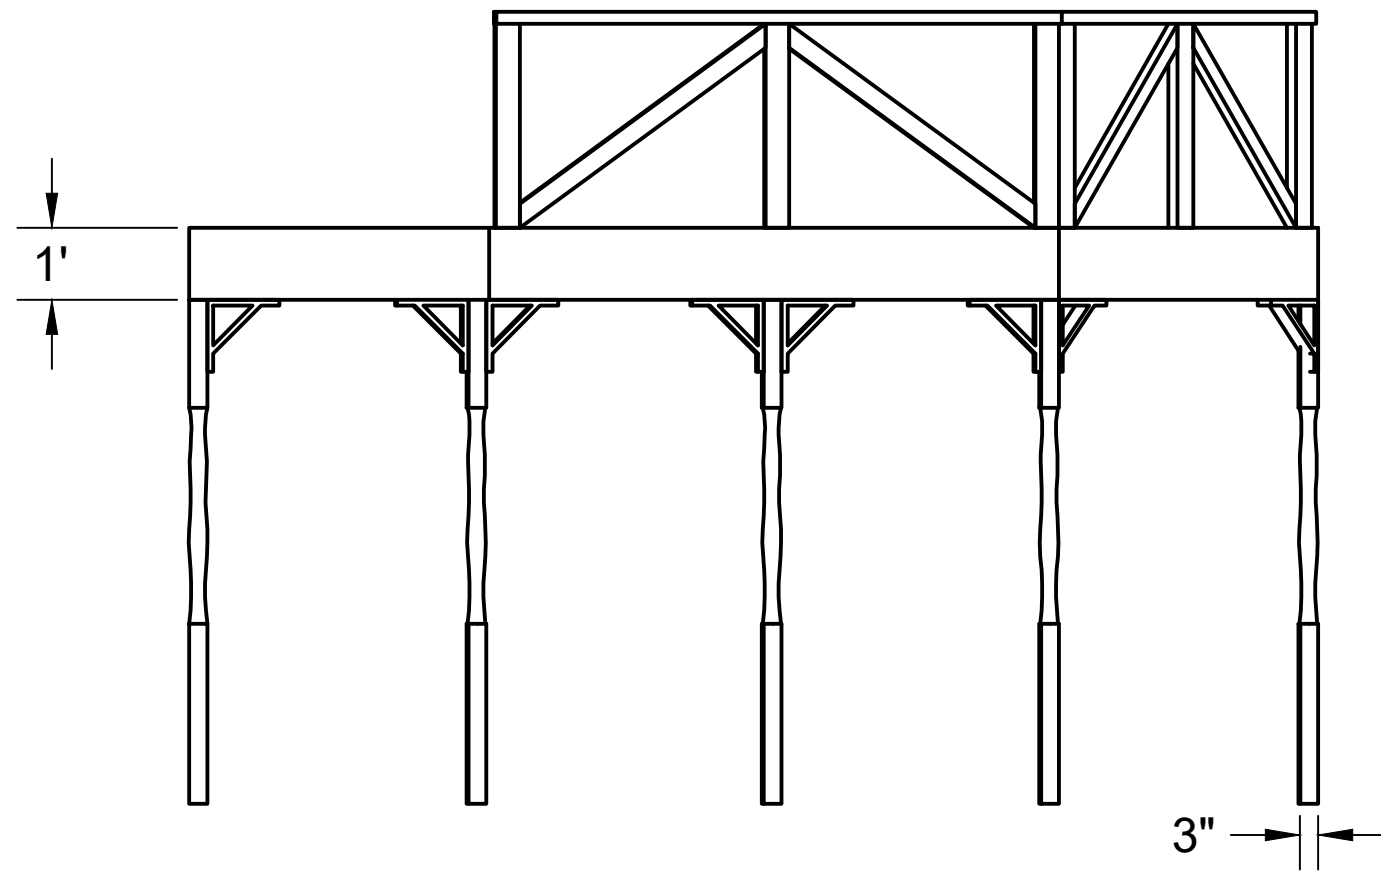

Scenic Design by
Corin W. Davis

*Puffs, or Seven Increasingly
Eventful Years at a Certain
School of Magic and Magic*

By Matt Cox

Directed by Tonya Hays

TD:	Jesse Wade
COSTUMES:	Melanie Harris
LIGHTING:	Jesse Wade & Ryan Bergman
PROPS:	Tabitha Hewitt-Rafferty
SM:	David Hintz
DATE:	12/6/2023
REVISION:	1

SL PLATFORM 1

SCALE: 3/8" = 1'0"

SHEET:

15