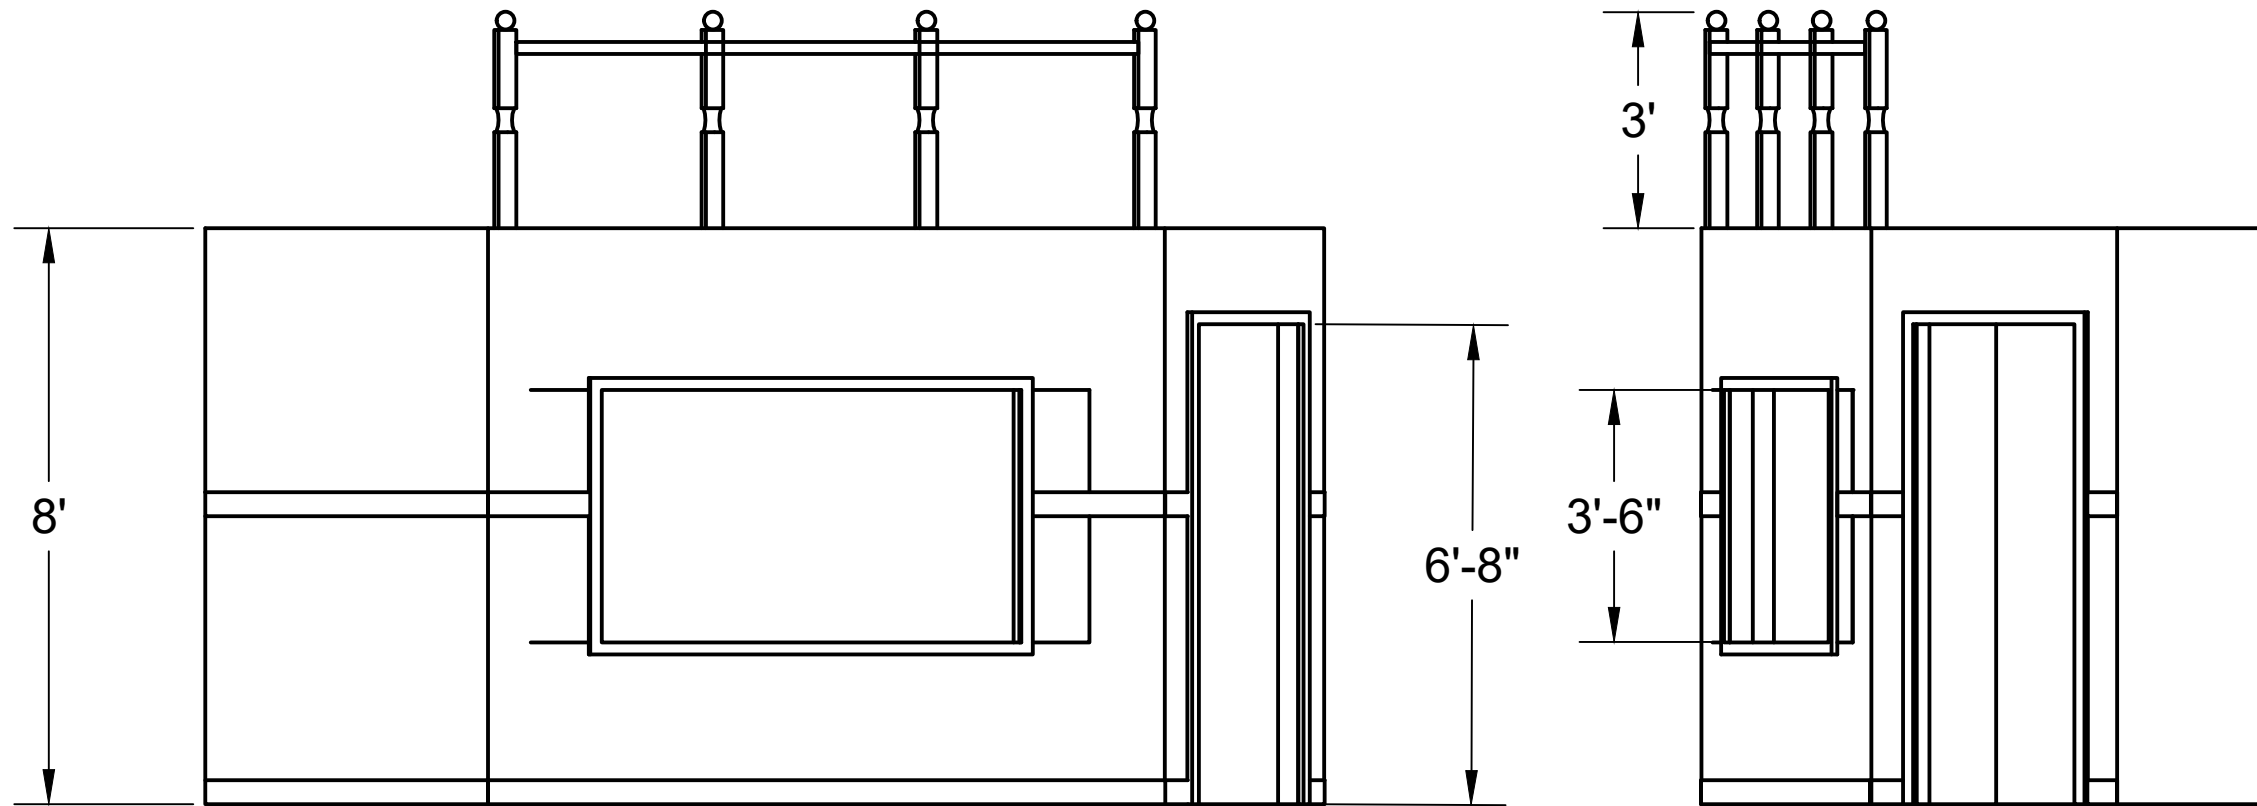

TD:	Jesse Wade
COSTUMES:	Melanie Harris
LIGHTING:	Jesse Wade & Ryan Bergman
PROPS:	Tabitha Hewitt-Rafferty
SM:	David Hintz
DATE:	12/6/2023
REVISION:	1

SR PLATFORM 1

SCALE: 3/8" = 1'0"

SHEET:

13

Scenic Design by  
Corin W. Davis