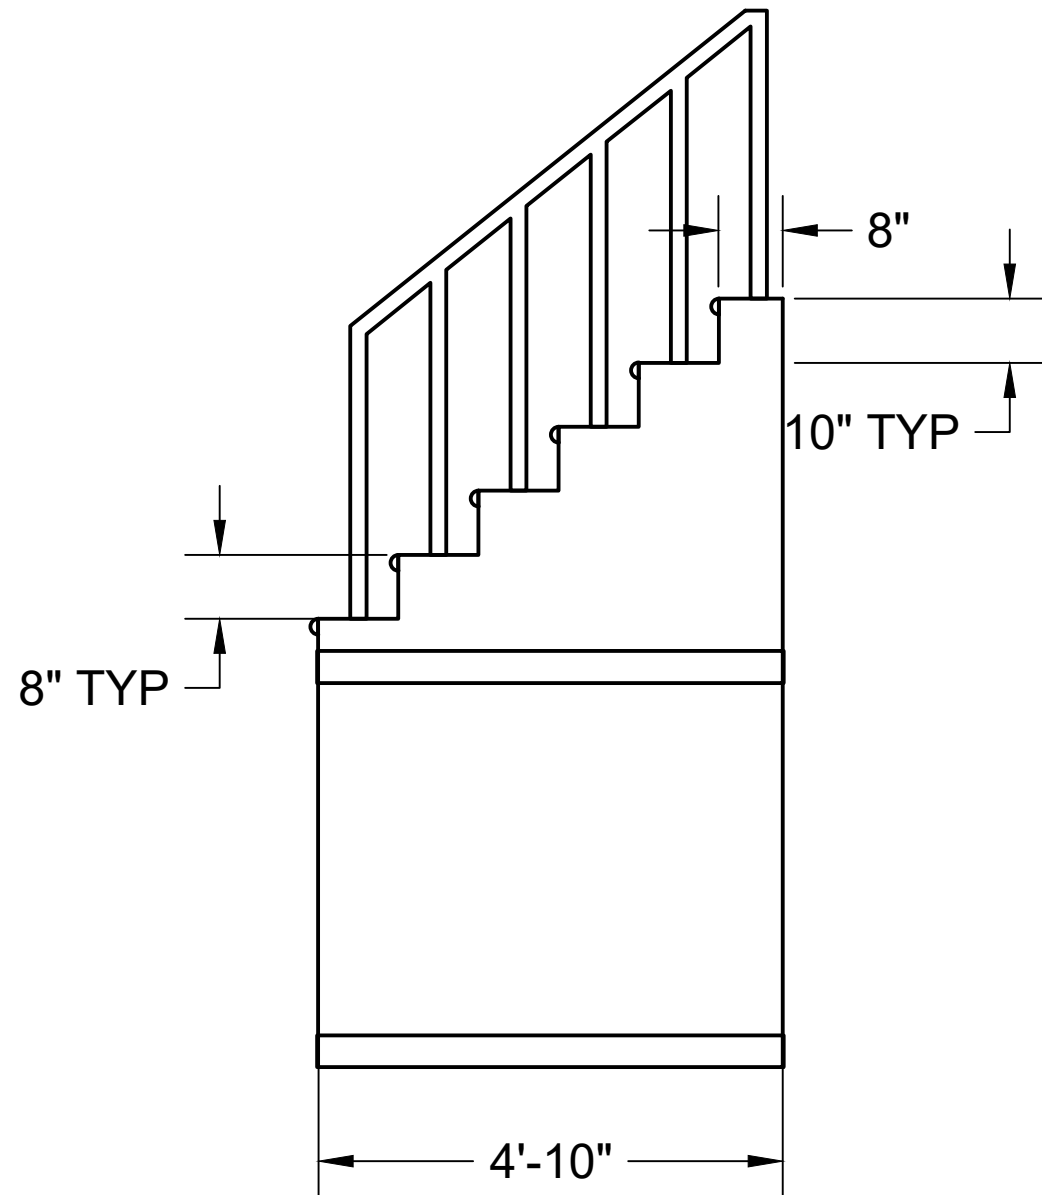

Scenic Design by
Corin W. Davis

*Puffs, or Seven Increasingly
Eventful Years at a Certain
School of Magic and Magic*
By Matt Cox
Directed by Tonya Hays

TD: Jesse Wade
COSTUMES: Melanie Harris
LIGHTING: Jesse Wade & Ryan Bergman
PROPS: Tabitha Hewitt-Rafferty
SM: David Hintz
DATE: 12/6/2023
REVISION: 1

MOVING STAIRS 1

SCALE: 1/2" = 1'0"
SHEET: