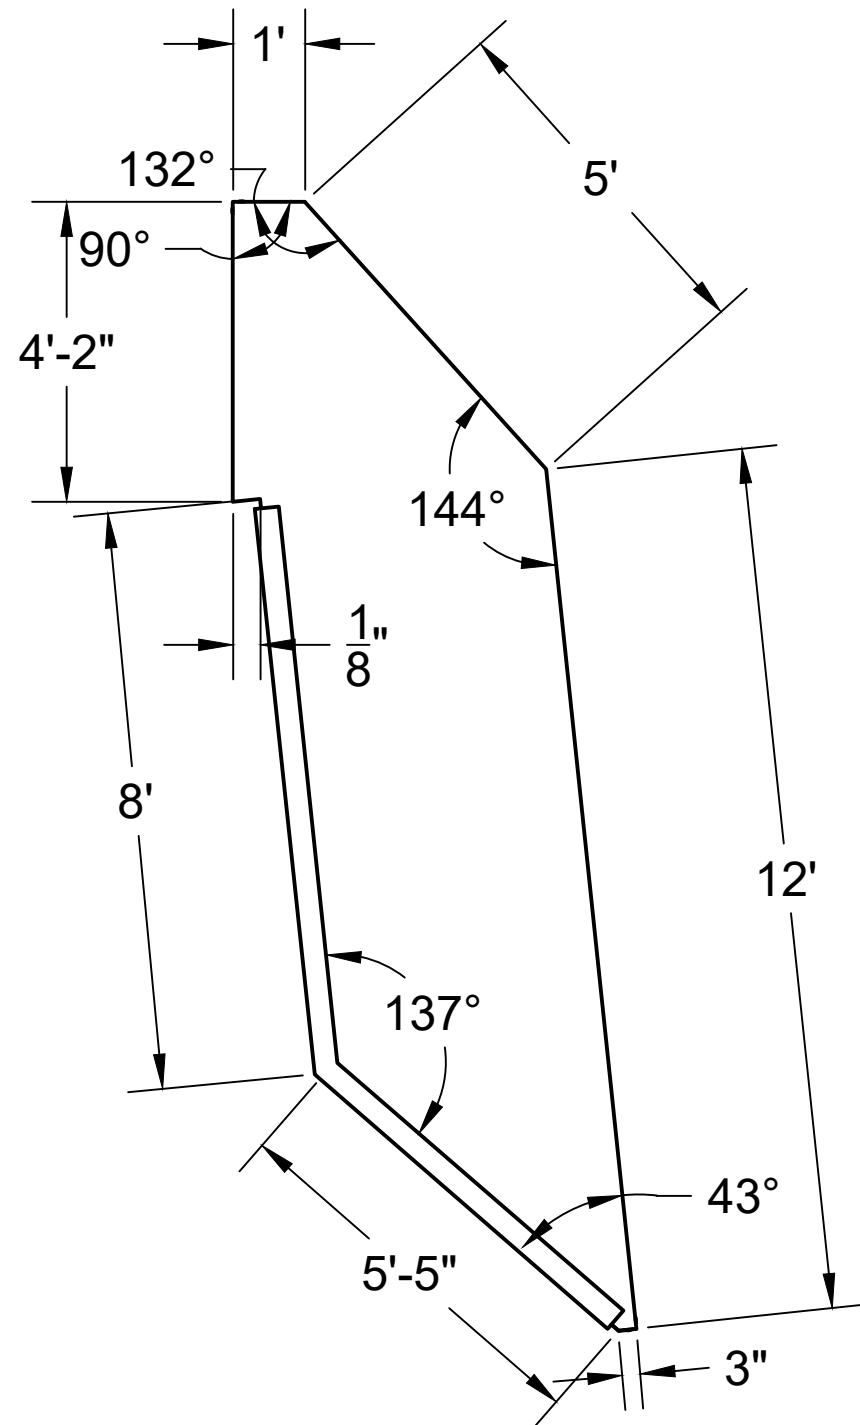

Scenic Design by
Corin W. Davis

*Puffs, or Seven Increasingly
Eventful Years at a Certain
School of Magic and Magic*
By Matt Cox

Directed by Tonya Hays

TD: Jesse Wade

COSTUMES: Melanie Harris

LIGHTING: Jesse Wade & Ryan Bergman

PROPS: Tabitha Hewitt-Rafferty

SM: David Hintz

DATE: 12/6/2023

REVISION: 1

SL PLATFORM 2

SCALE: 3/8" = 1'0"

SHEET:

16