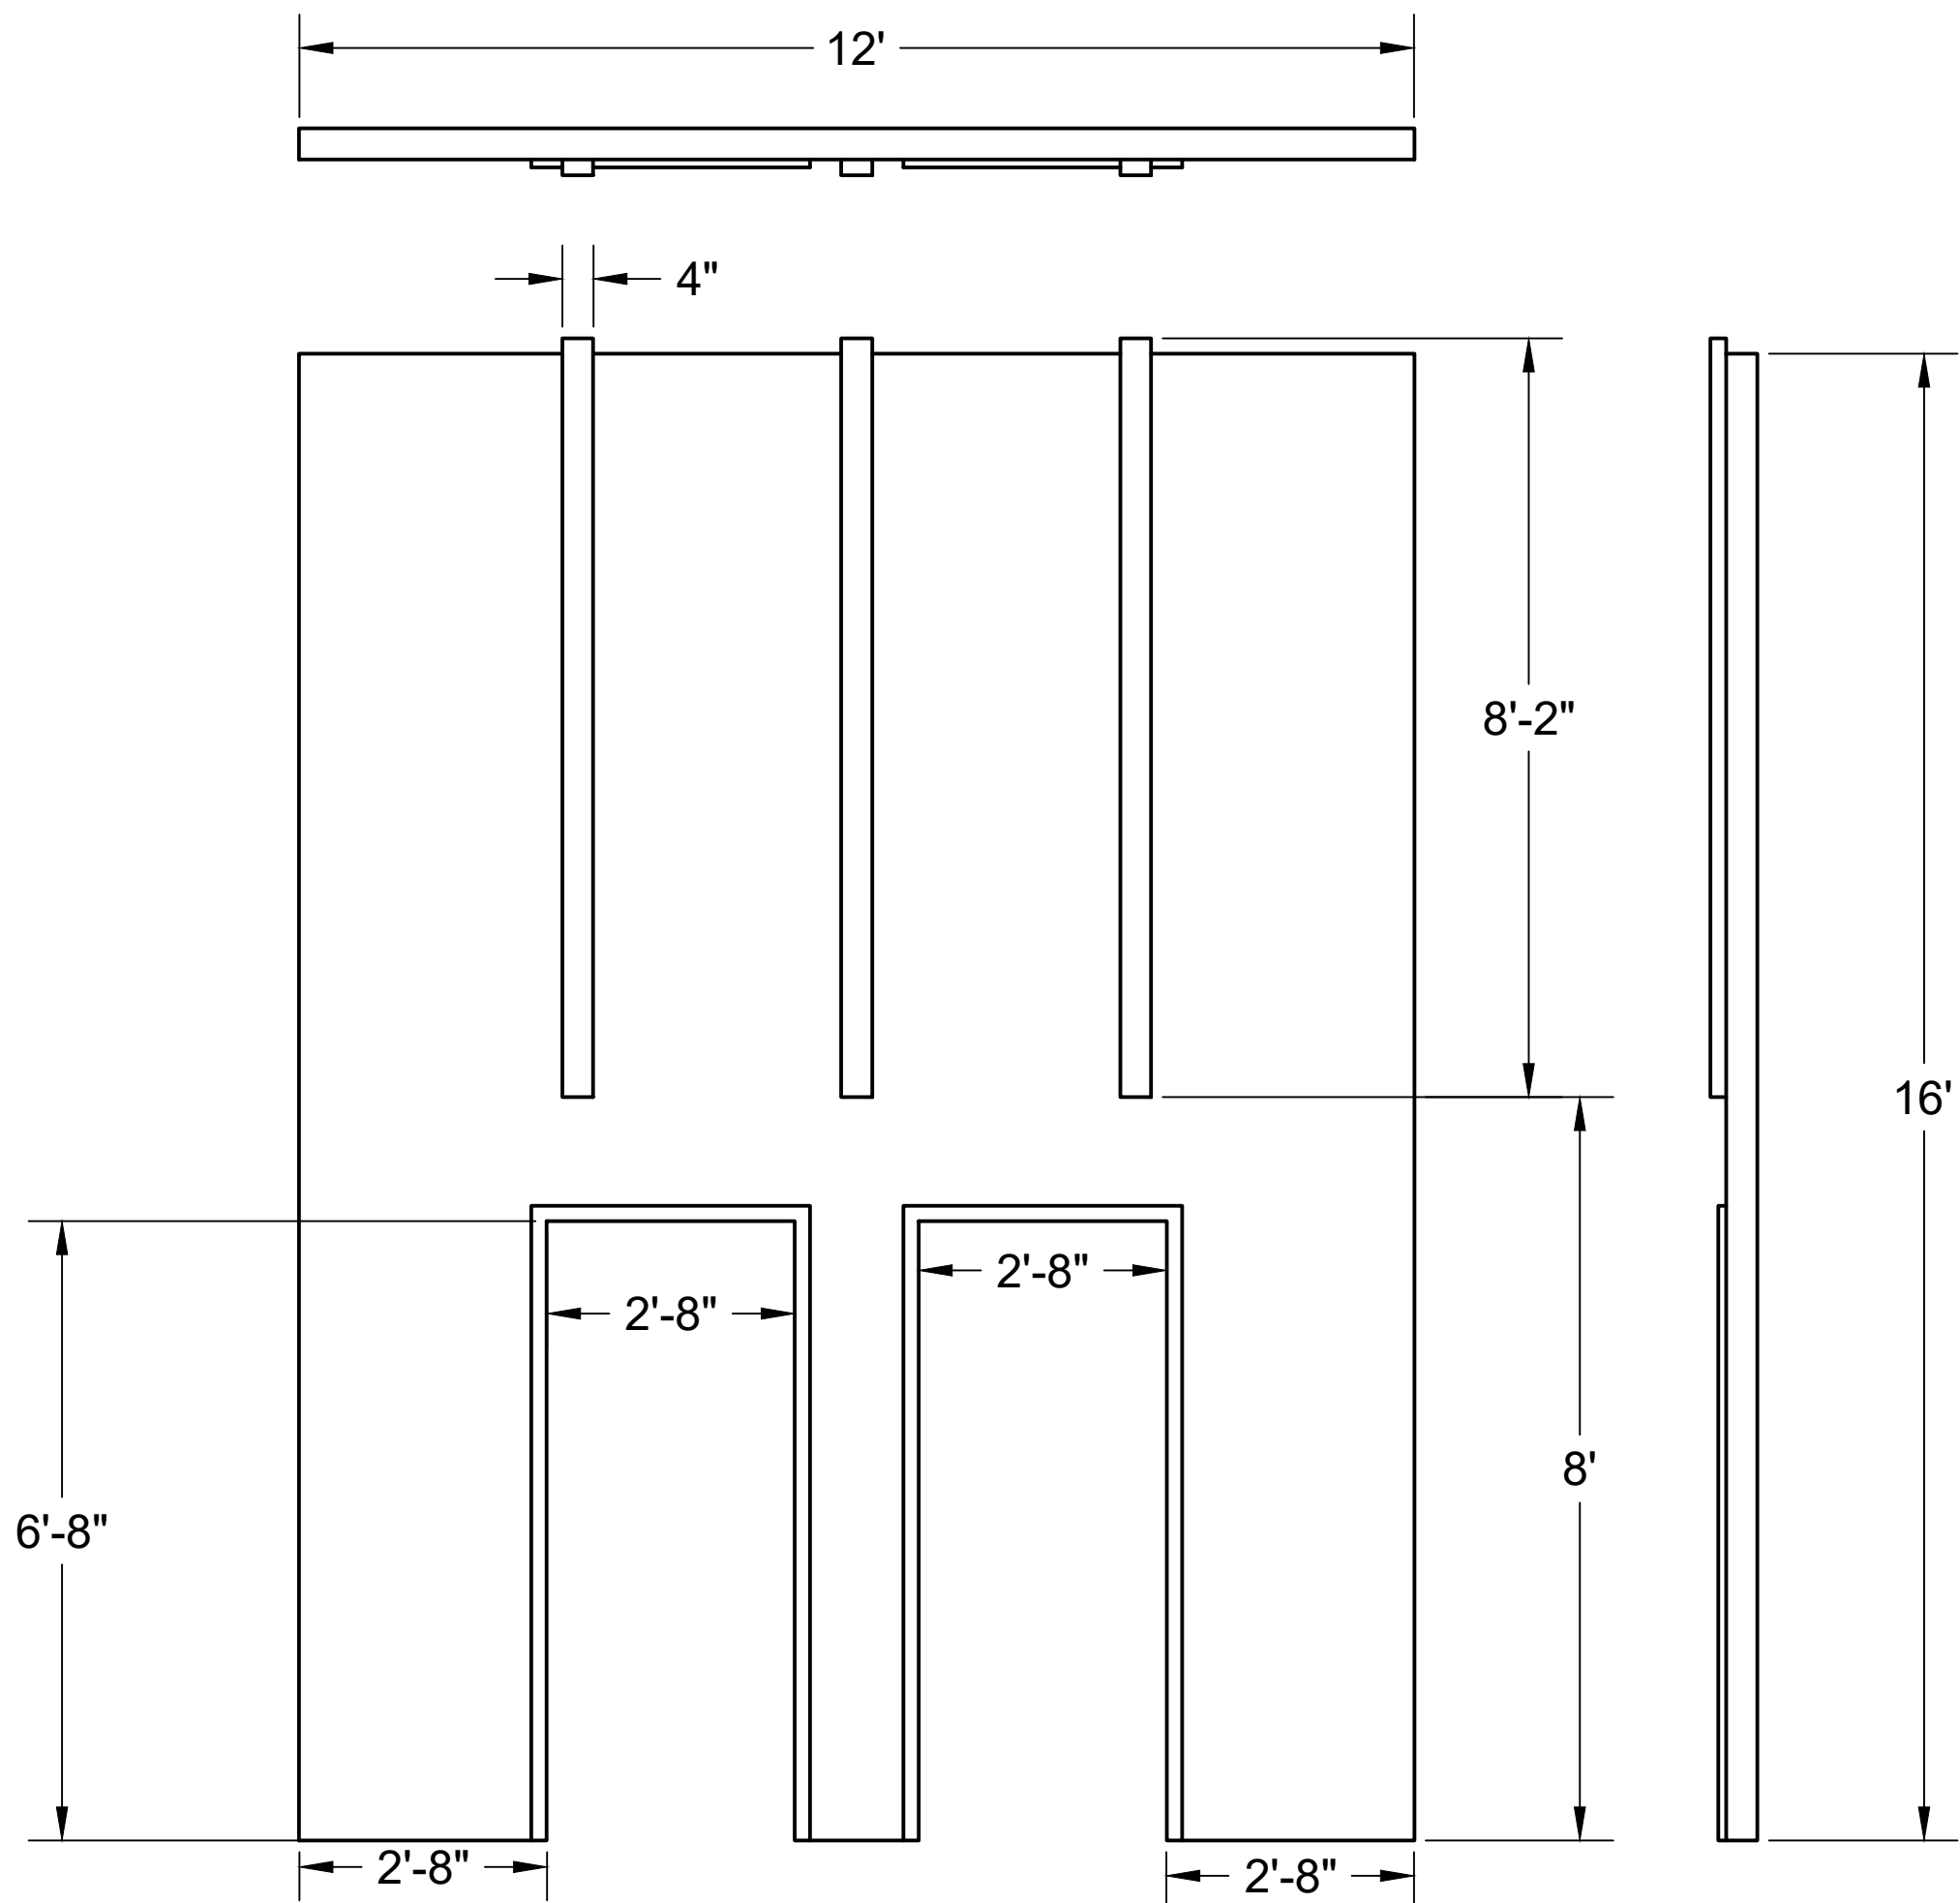

NOTES:
Top 8'0" faced with
butcher paper