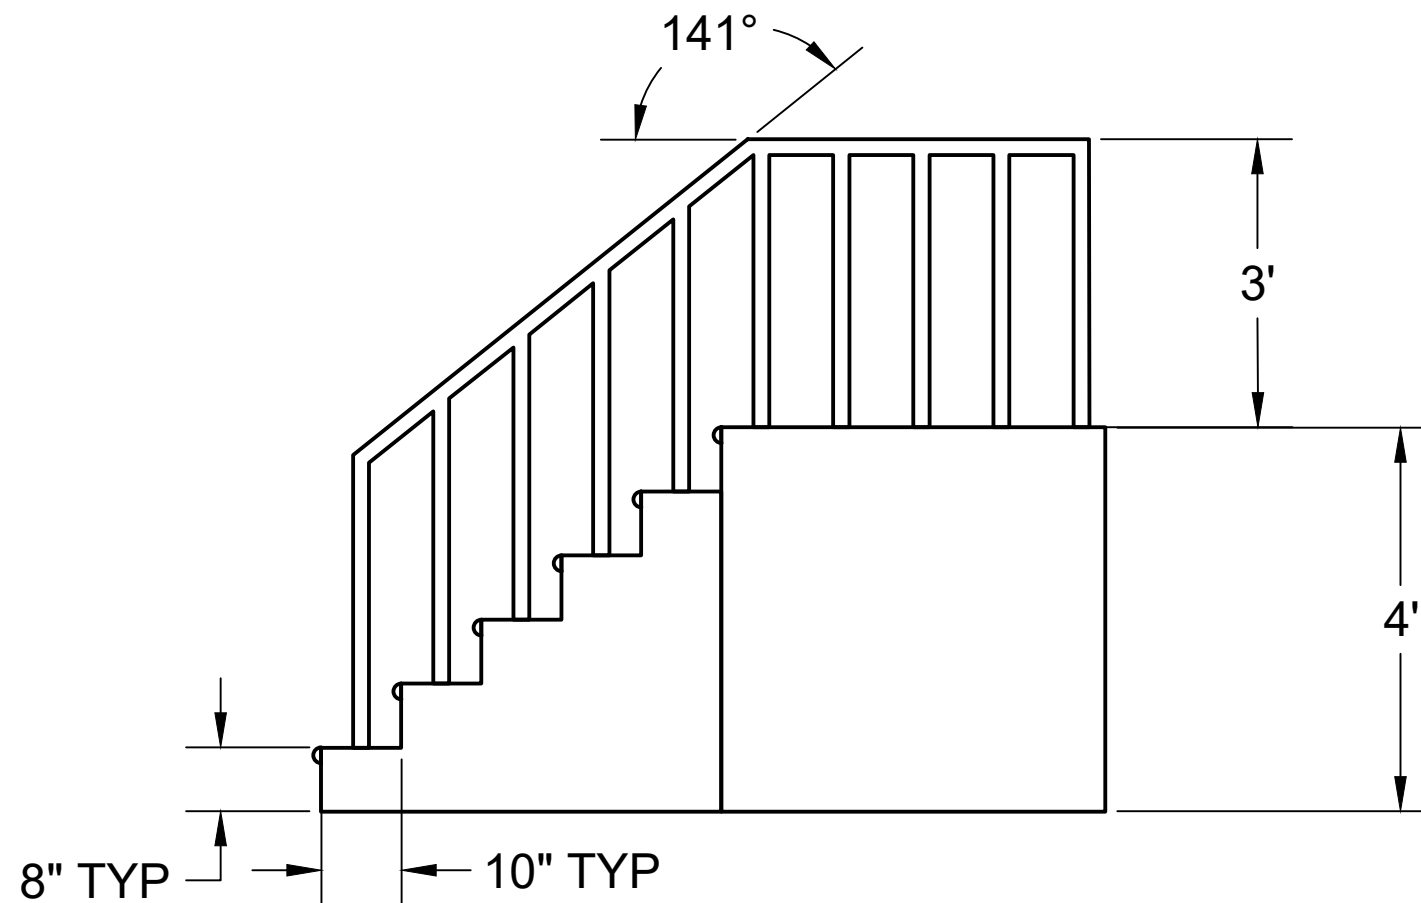

Scenic Design by
Corin W. Davis